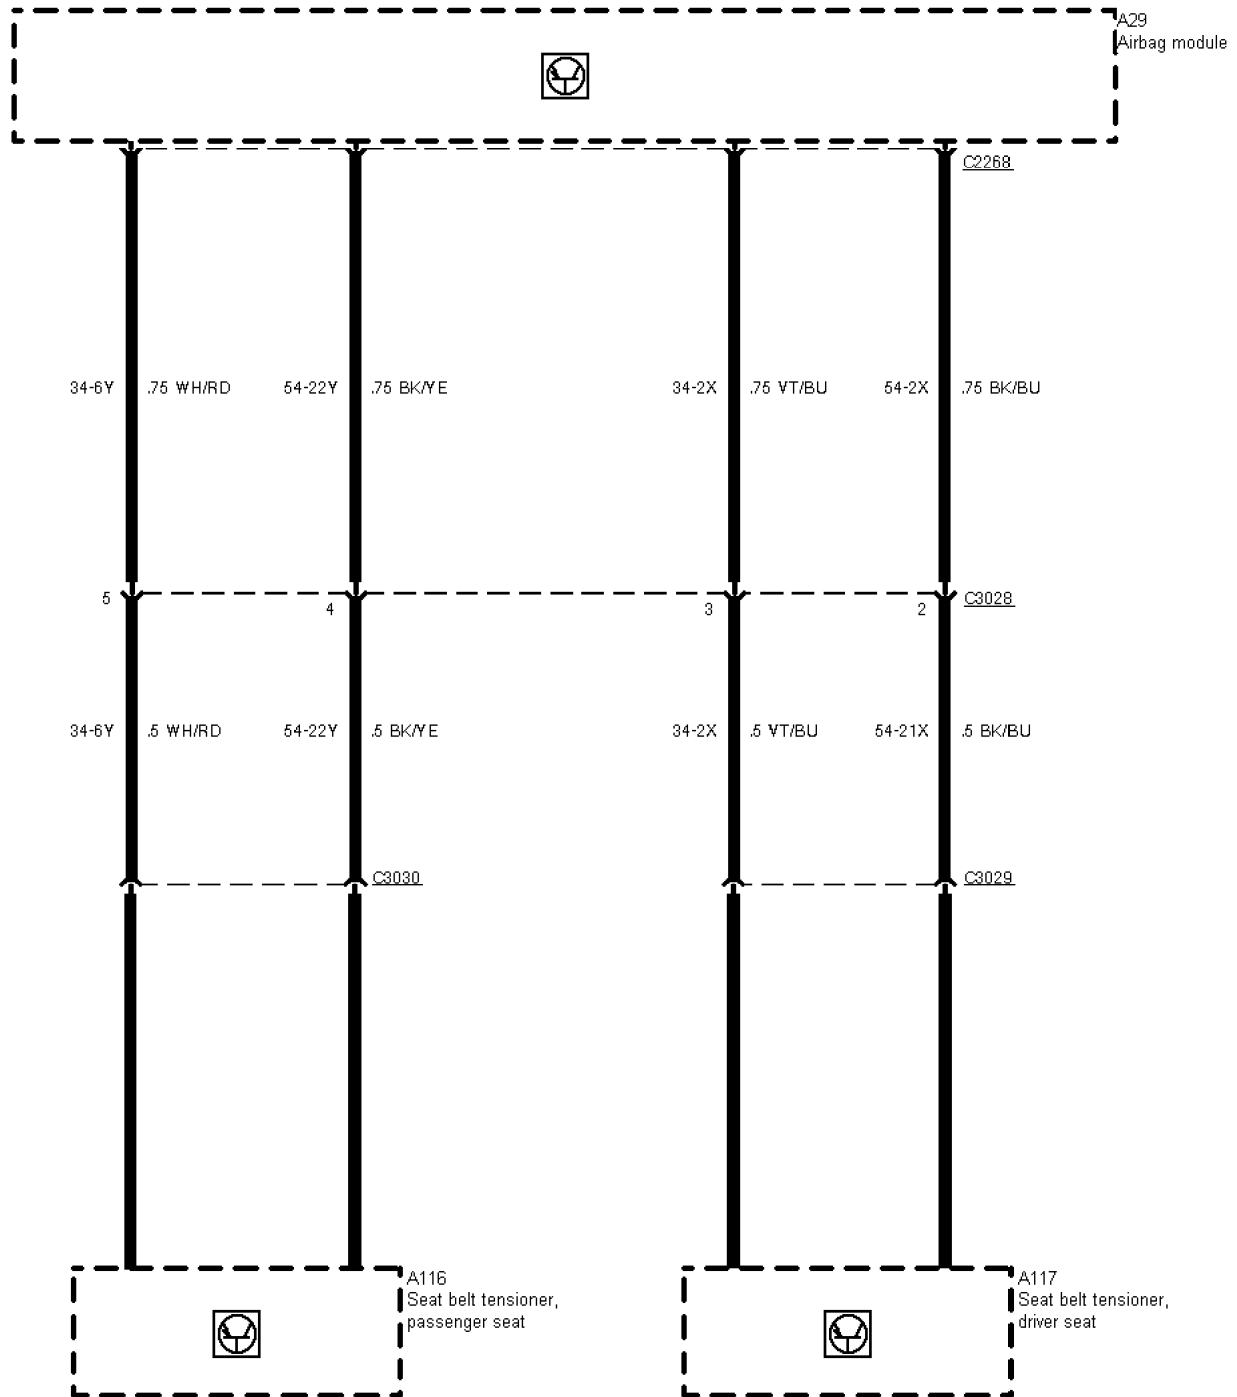

---

40-03-001 , Airbags , Without passenger airbag

---

---

40-03-002 , Airbags , With passenger airbag

---

- ◆ → '95
- ◆◆ 95 → '95 1/2
- ◆◆◆ '95 1/2 →

G1078

Driver airbag unit

---

40-03-003 , Airbags , Seat belt tensioner as of 95 1/2

---

↩ Circuit Description

---