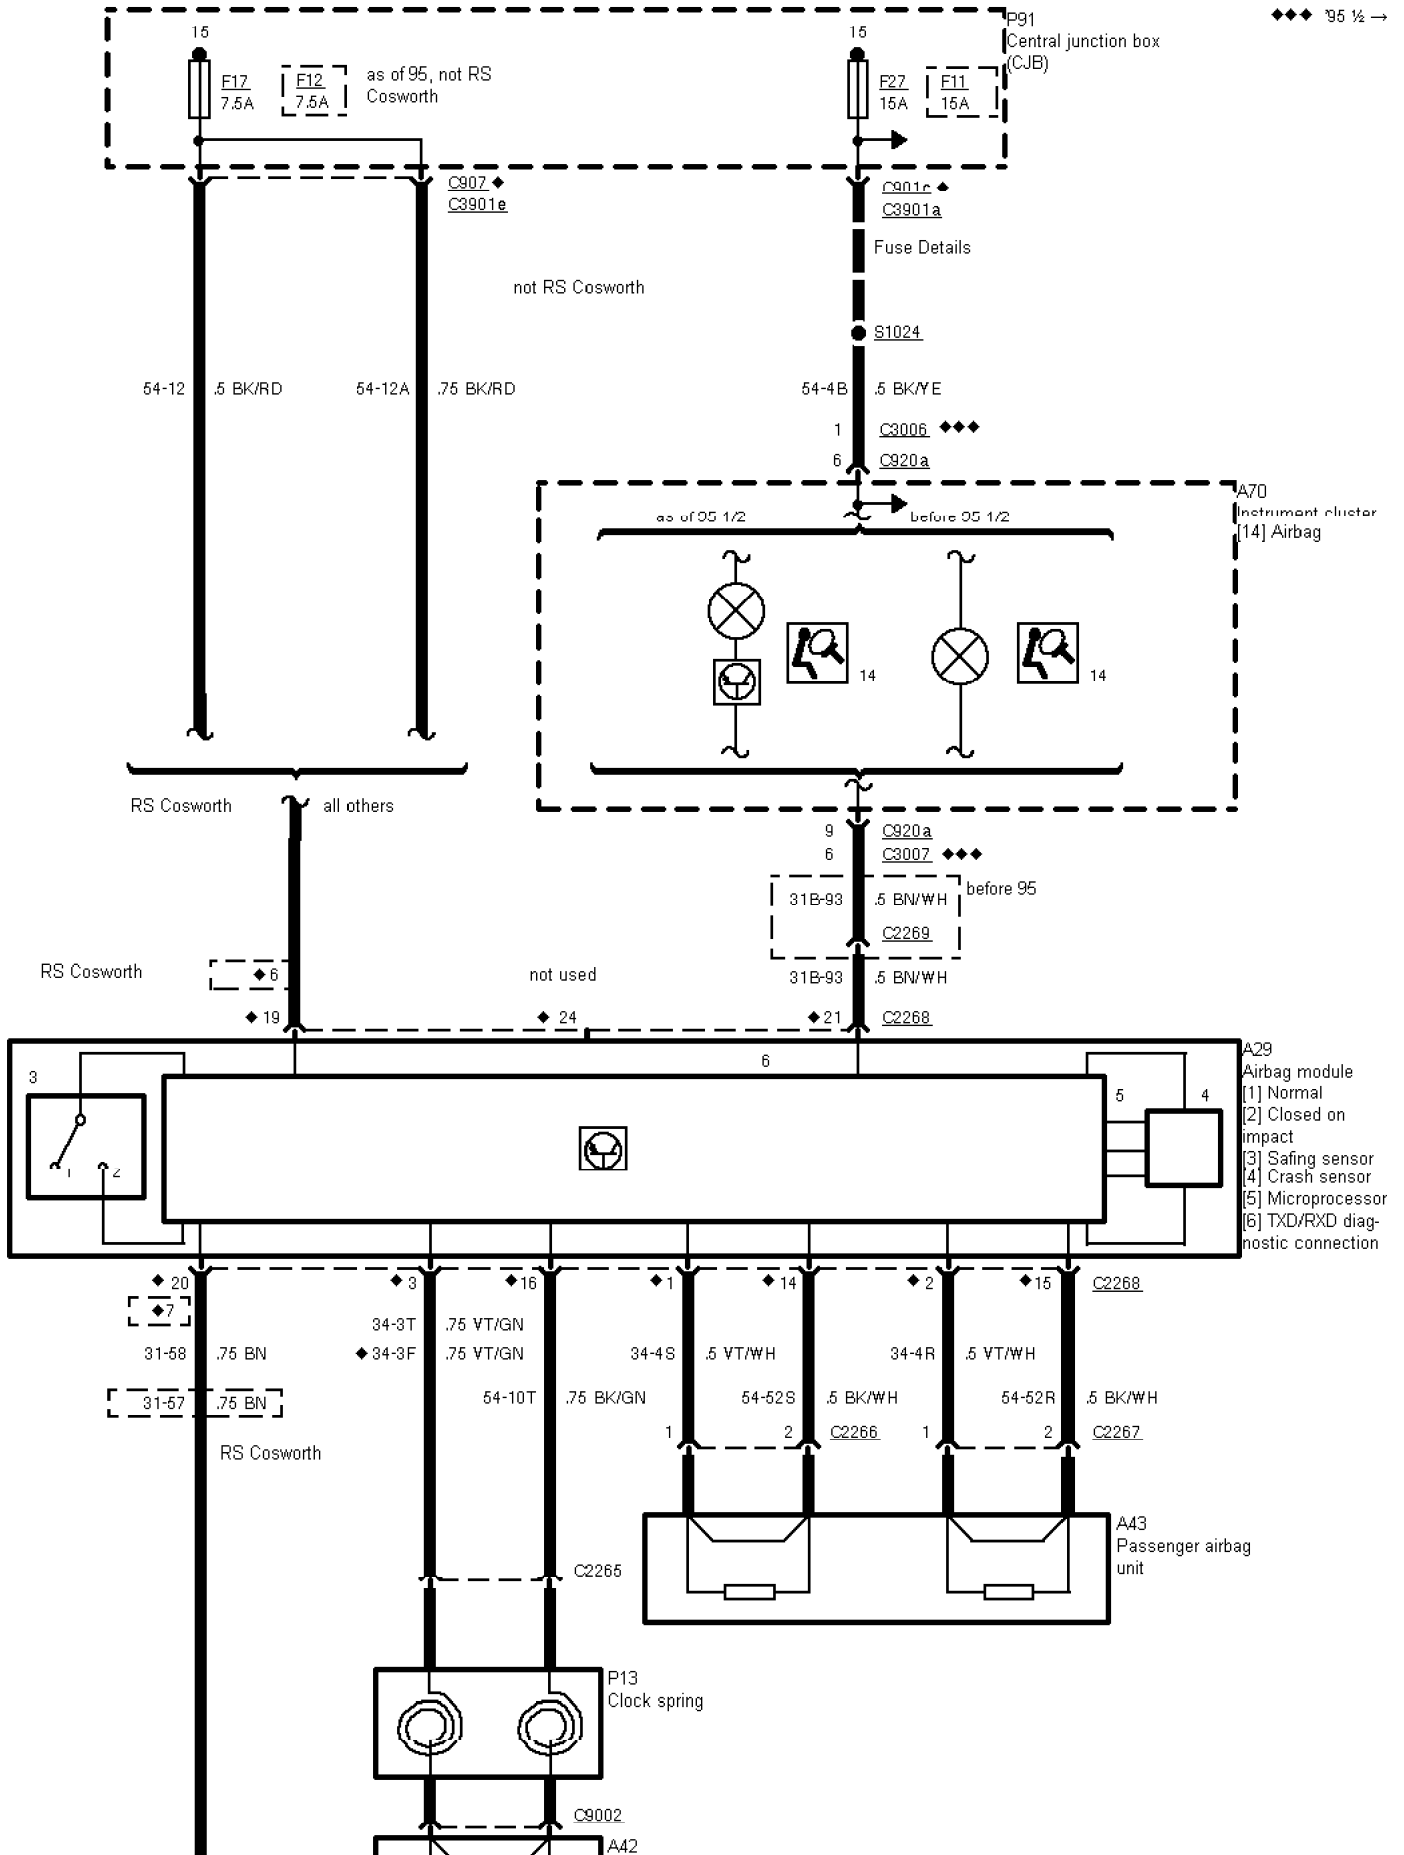

---

40-03-001 , Airbags , Without passenger airbag

---

---

40-03-002 , Airbags , With passenger airbag

---

- ◆ → '95
- ◆◆ 95 → '95 1/2
- ◆◆◆ '95 1/2 →

G1078

Driver airbag unit

---

40-03-003 , Airbags , Seat belt tensioner as of 95 1/2

---

↩ Circuit Description

---