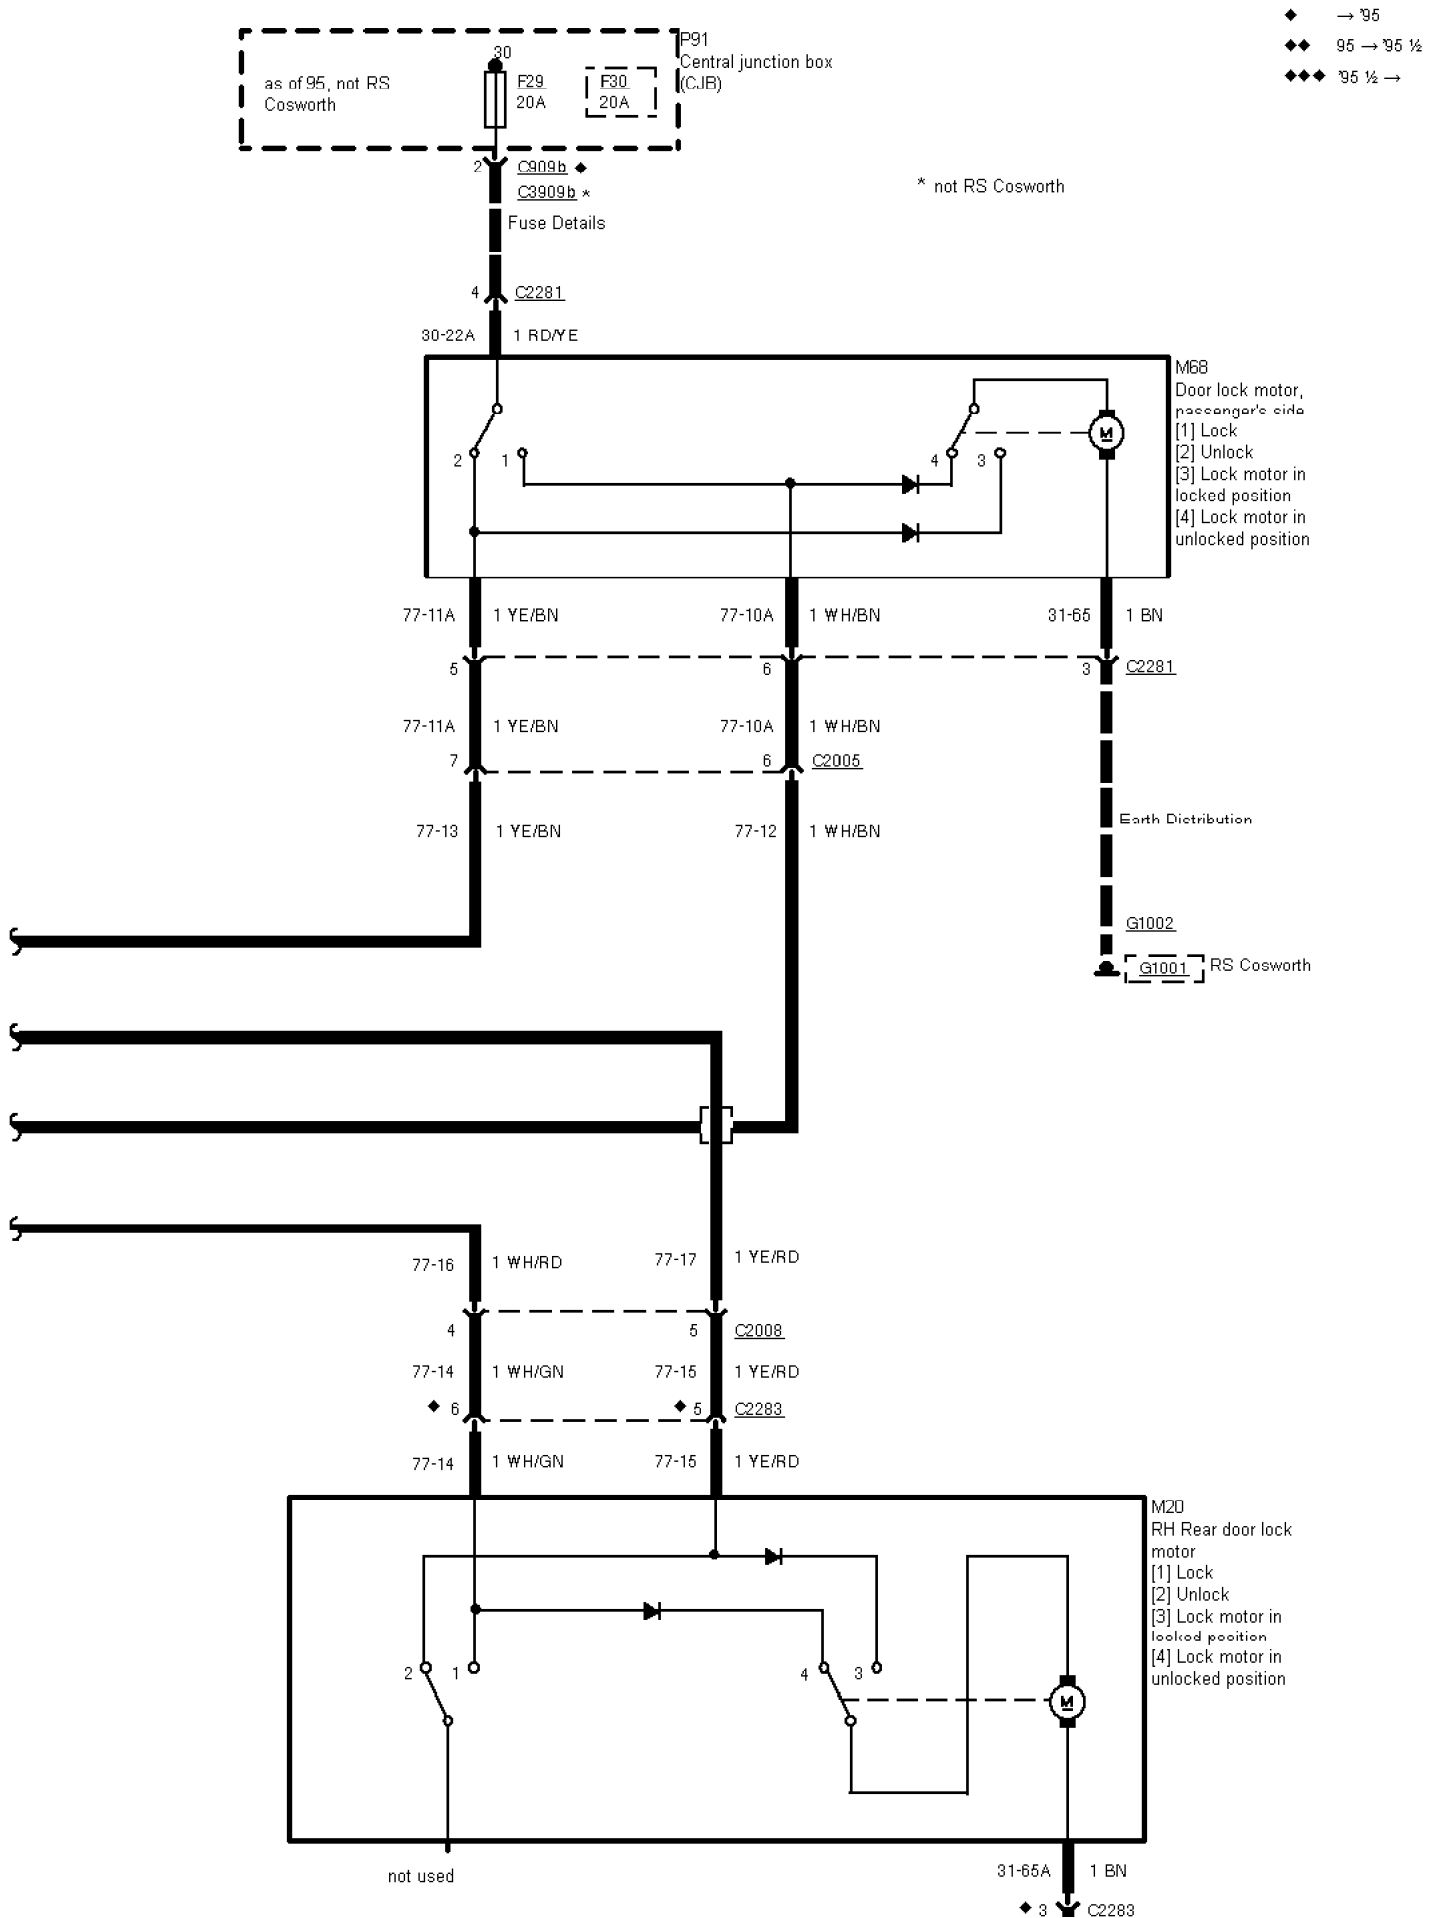

- ◆ → 95
- ◆◆ 95 → 95 1/2
- ◆◆◆ 95 1/2 →

Earth Distribution
G1002

41-01-002 , Central Door Locking

41-01-003 , Central Door Locking , With double locking

- ◆ → 95
- ◆◆ 95 → 95 1/2
- ◆◆◆ 95 1/2 →

41-01-004 , Central Door Locking , With double locking

41-01-005 , Central Door Locking , With double locking

- ◆ → 95
- ◆◆ 95 → 95 1/2
- ◆◆◆ 95 1/2 →

41-01-006 , Central Door Locking , With double locking

- ◆ → 95
- ◆◆ 95 → 95 1/2
- ◆◆◆ 95 1/2 →

41-01-007 , Central Door Locking , With double locking

- ◆ → 95
- ◆◆ 95 → 95 1/2
- ◆◆◆ 95 1/2 →

[↩](#) Circuit Description
