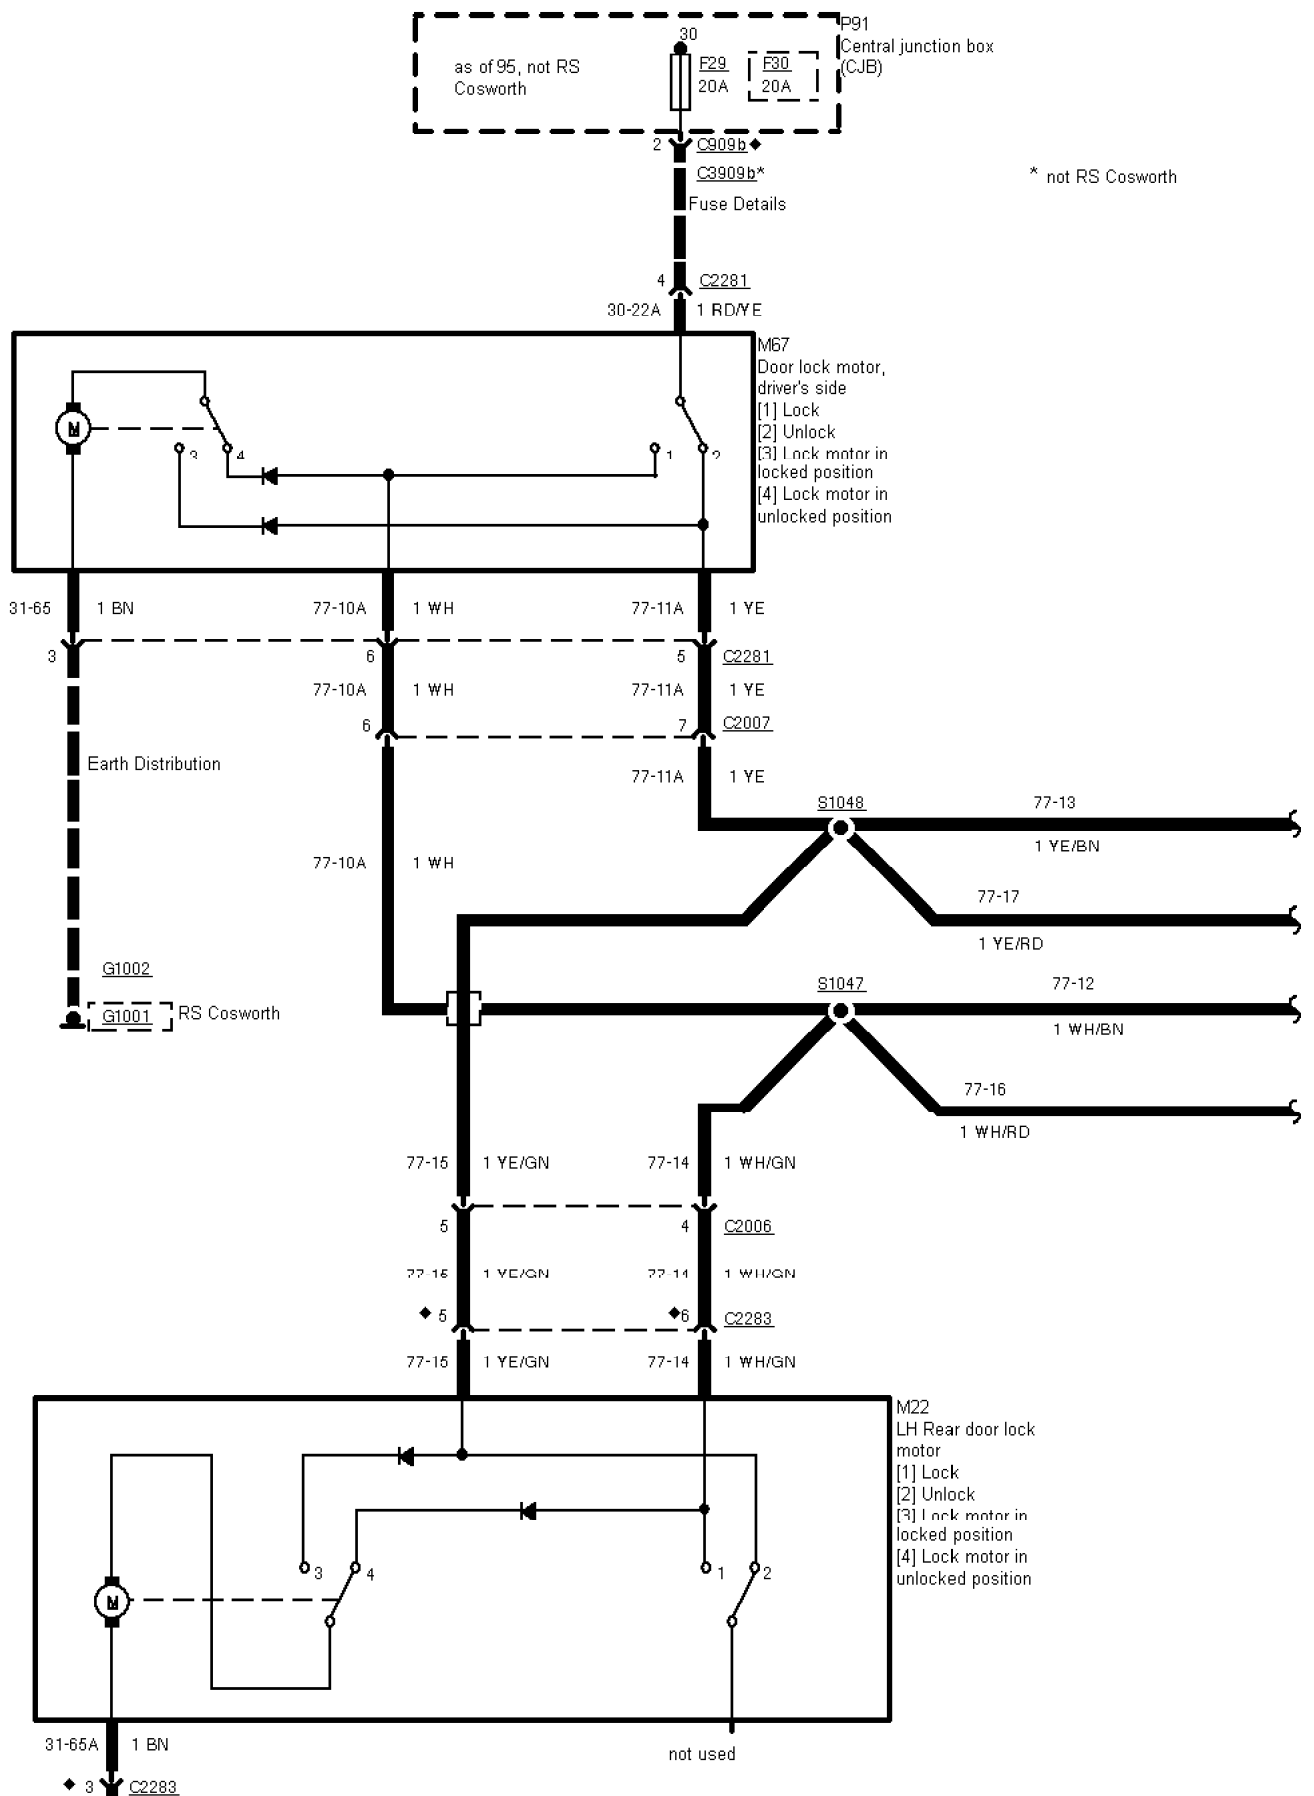

- ◆ → 95
- ◆◆ 95 → 95 1/2
- ◆◆◆ 95 1/2 →

Earth Distribution
G1002

41-01-002 , Central Door Locking

41-01-003 , Central Door Locking , With double locking

- ◆ → 95
- ◆◆ 95 → 95 1/2
- ◆◆◆ 95 1/2 →

41-01-004 , Central Door Locking , With double locking

41-01-005 , Central Door Locking , With double locking

- ◆ → 95
- ◆◆ 95 → 95 1/2
- ◆◆◆ 95 1/2 →

41-01-006 , Central Door Locking , With double locking

- ◆ → 95
- ◆◆ 95 → 95 1/2
- ◆◆◆ 95 1/2 →

41-01-007 , Central Door Locking , With double locking

- ◆ → 95
- ◆◆ 95 → 95 1/2
- ◆◆◆ 95 1/2 →

[↩](#) Circuit Description
