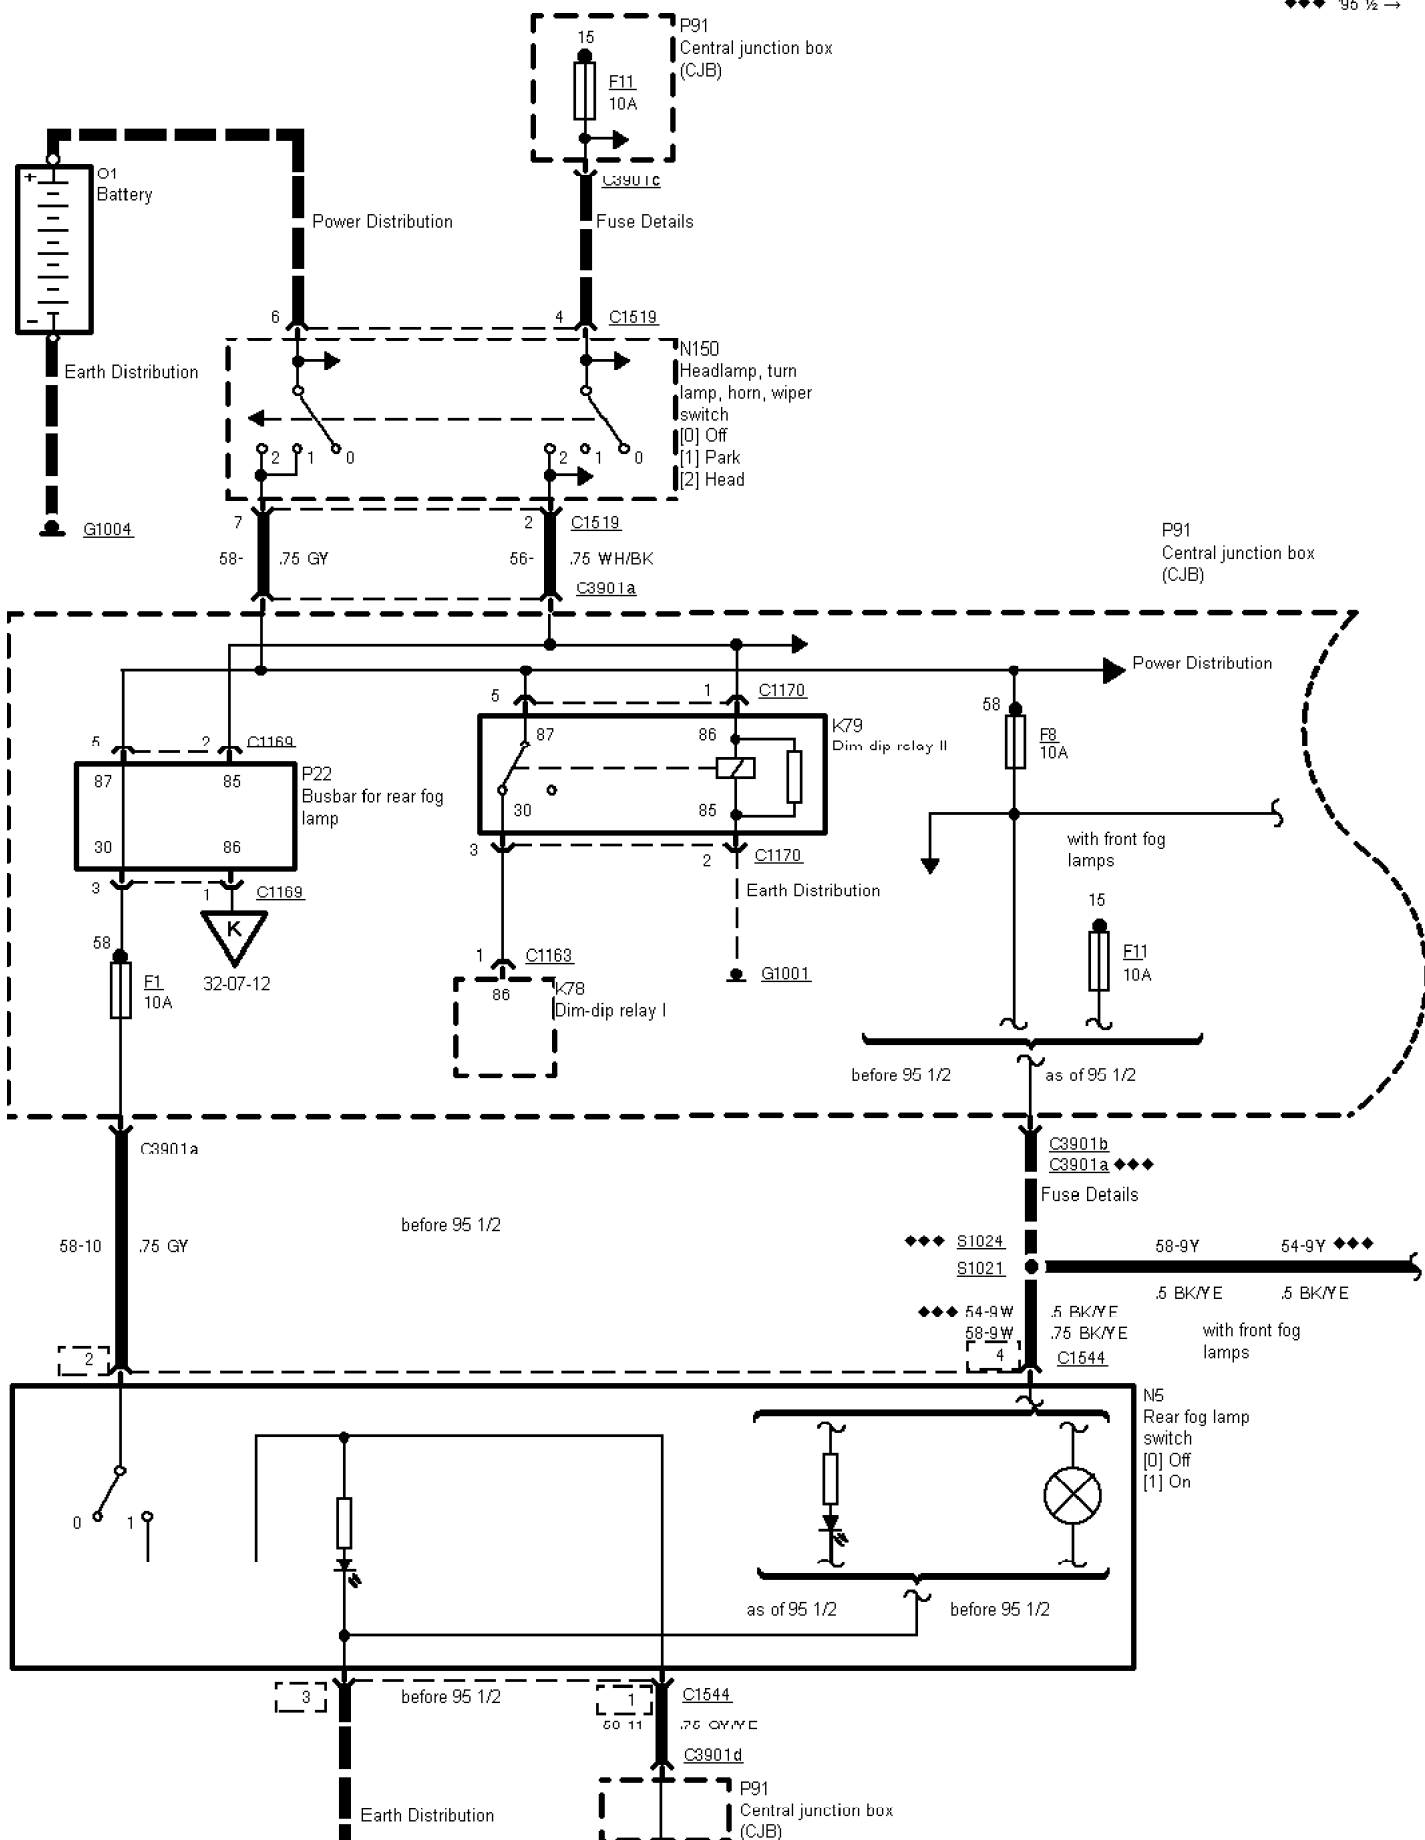

---

- ◆ → '95
- ◆◆ 95 → '95 1/2
- ◆◆◆ '95 1/2 →

Earth Distribution  
G1002

58-11 .75 GY/E  
A  
32-07-13

---

32-07-010 , Fog Lamps , As of 95 without RS Cosworth With front fog lamps

---

- ◆ → '95
- ◆◆ 95 → '95 1/2
- ◆◆◆ '95 1/2 →

DK N S SF

---

32-07-011 , Fog Lamps , As of 95 without RS Cosworth Right-hand-drive vehicles

---

- ◆ → '95
- ◆◆ 95 → '95 1/2
- ◆◆◆ '95 1/2 →

---

32-07-012 , Fog Lamps , As of 95 without RS Cosworth Right-hand-drive vehicles With front fog lamps