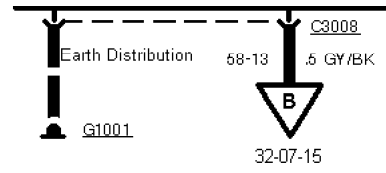

32-07-009 , Fog Lamps , As of 95 without RS Cosworth