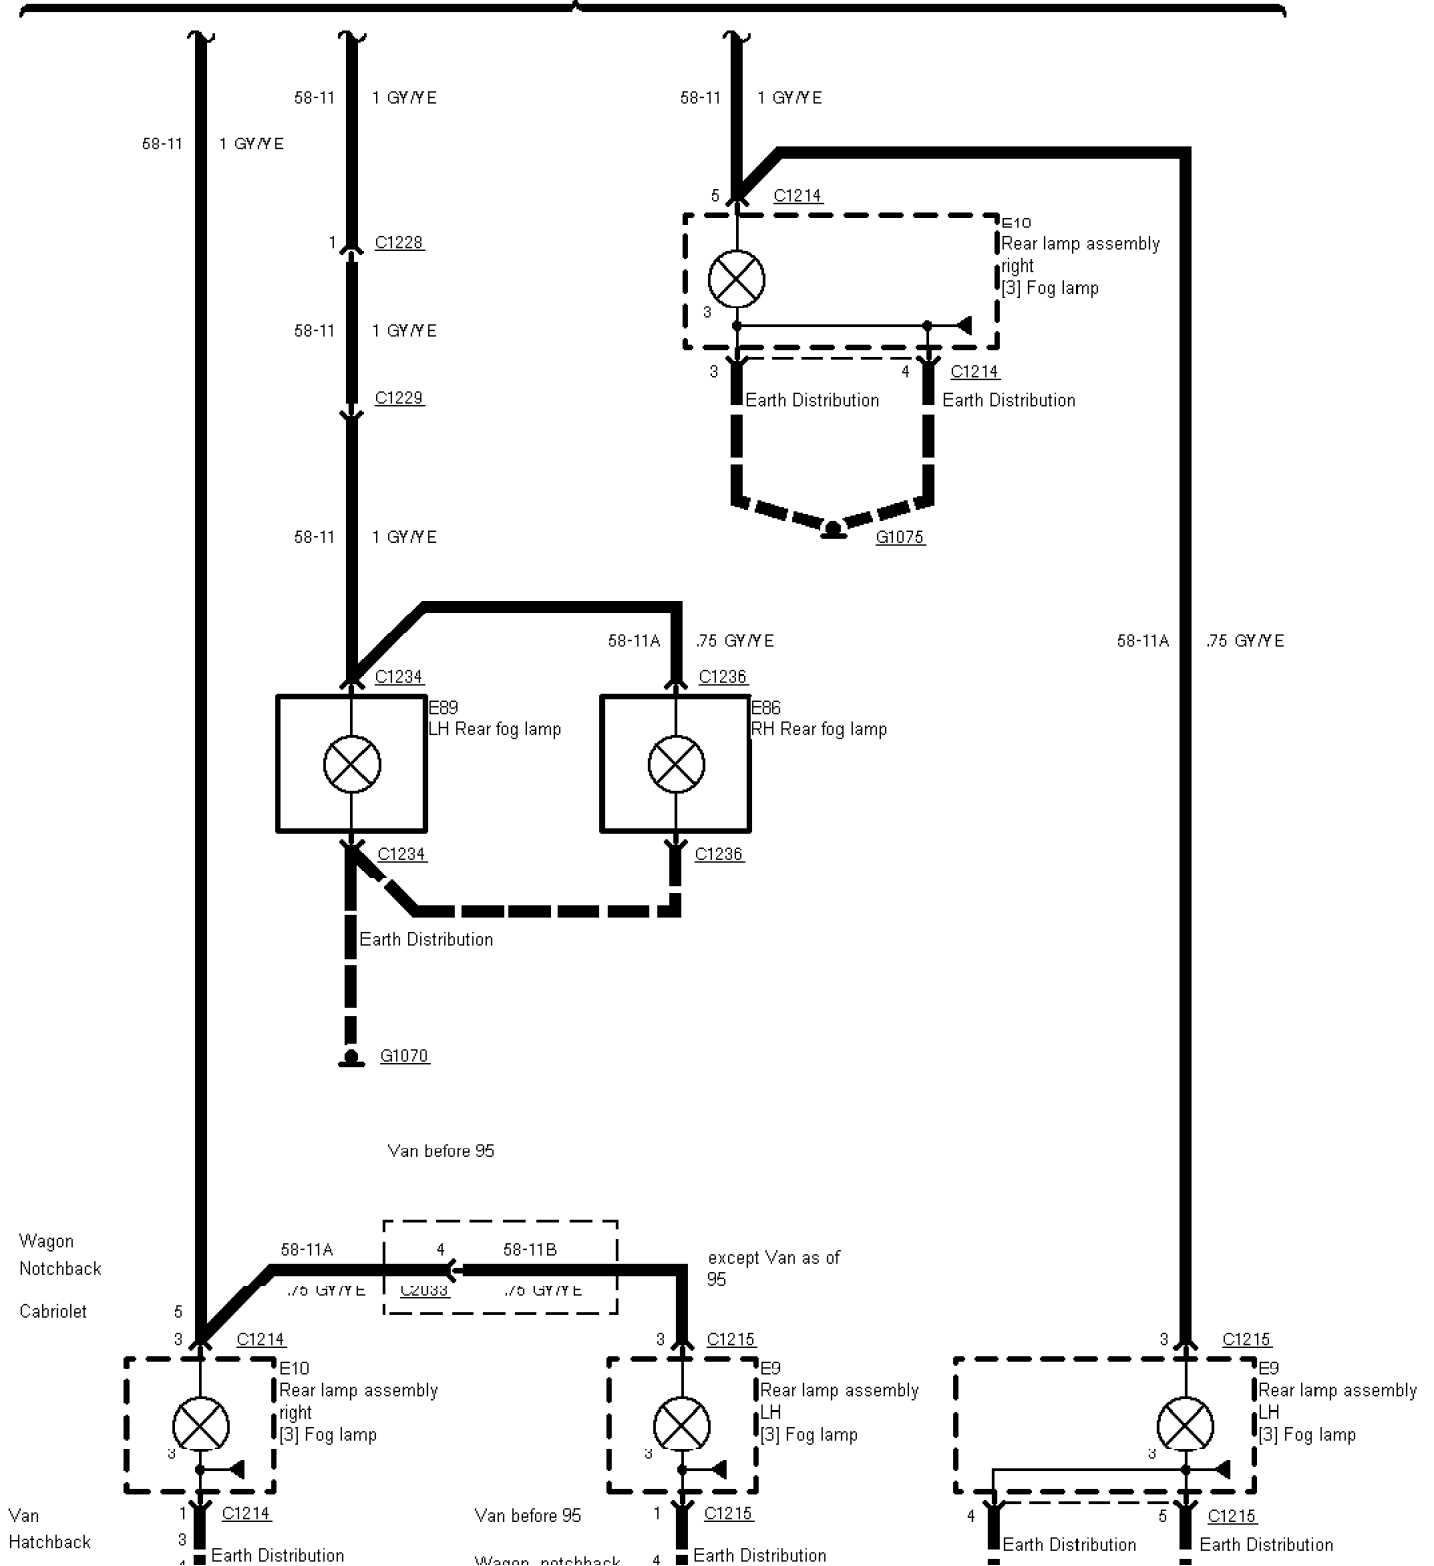

---

- ◆ → '95
- ◆◆ 95 → '95 1/2
- ◆◆◆ '95 1/2 →

Earth Distribution  
G1002

58-11 .75 GY/E  
A  
32-07-13

---

32-07-010 , Fog Lamps , As of 95 without RS Cosworth With front fog lamps

---

- ◆ → '95
- ◆◆ 95 → '95 1/2
- ◆◆◆ '95 1/2 →

32-07-014 , Fog Lamps , Right-hand-drive vehicles

---

32-07-11 as of 95  
 32-07-5 before 95, RS  
 Cosworth

Wagon, notchback  
 Van

Cabriolet, hatchback

58-11 1 GY/YE RS Cosworth

---

32-07-015 , Fog Lamps , With front fog lamps

---

- ◆ → 95
- ◆◆ 95 → 95 1/2
- ◆◆◆ 95 1/2 →