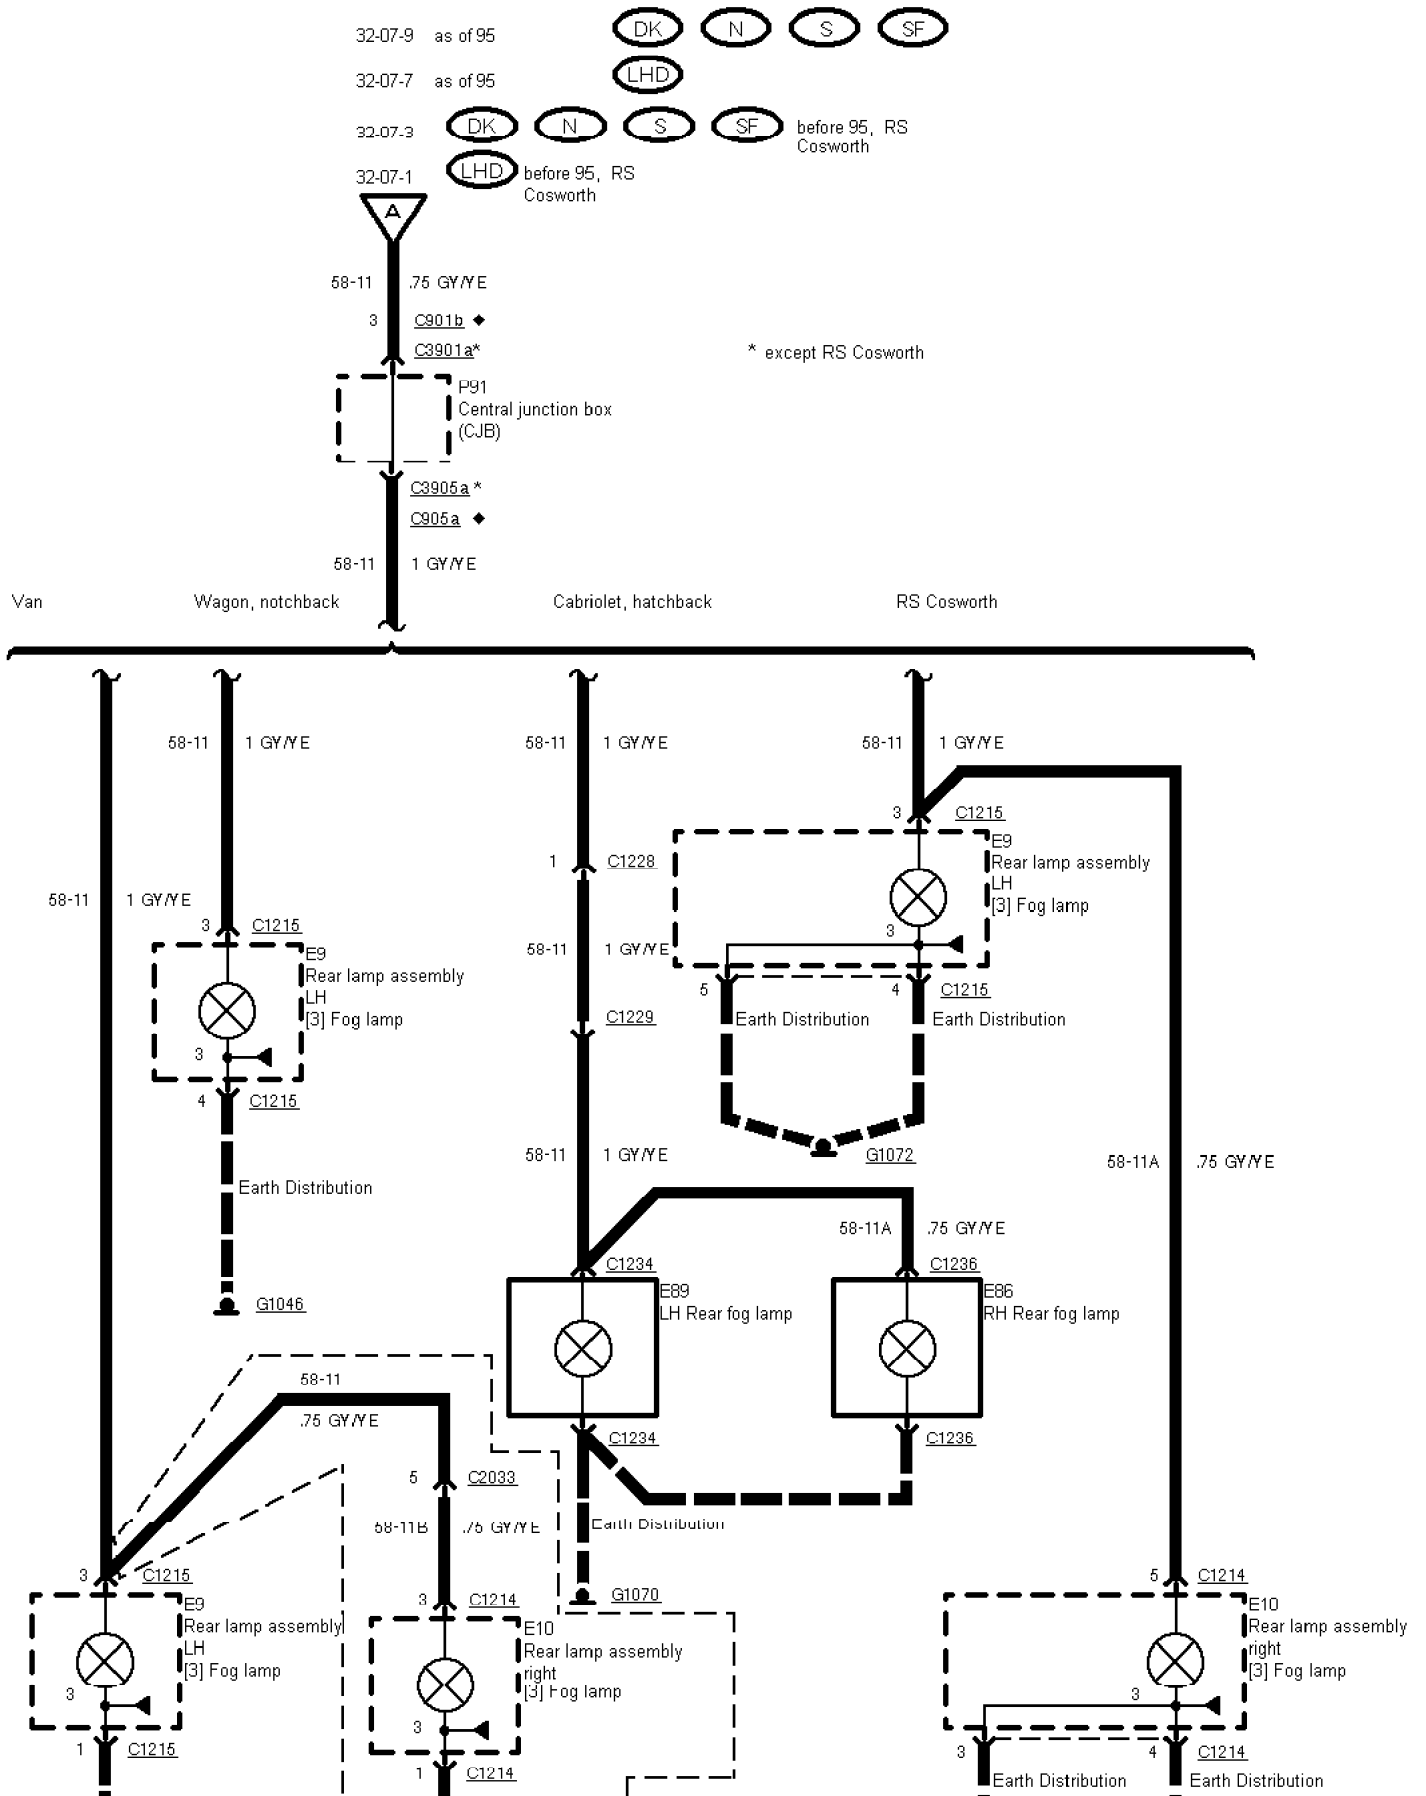

---

- ◆ → '95
- ◆◆ 95 → '95 1/2
- ◆◆◆ '95 1/2 →

Earth Distribution  
G1002

58-11 .75 GY/E  
A  
32-07-13

---

32-07-010 , Fog Lamps , As of 95 without RS Cosworth With front fog lamps

---

- ◆ → '95
- ◆◆ 95 → '95 1/2
- ◆◆◆ '95 1/2 →

---

- ◆ → 95
- ◆◆ 95 → 95 1/2
- ◆◆◆ 95 1/2 →

as of 95 1/2

---

32-07-013 , Fog Lamps , Left-hand-drive vehicles

---

- ◆ → '95
- ◆◆ 95 → '95 ½
- ◆◆◆ '95 ½ →

---