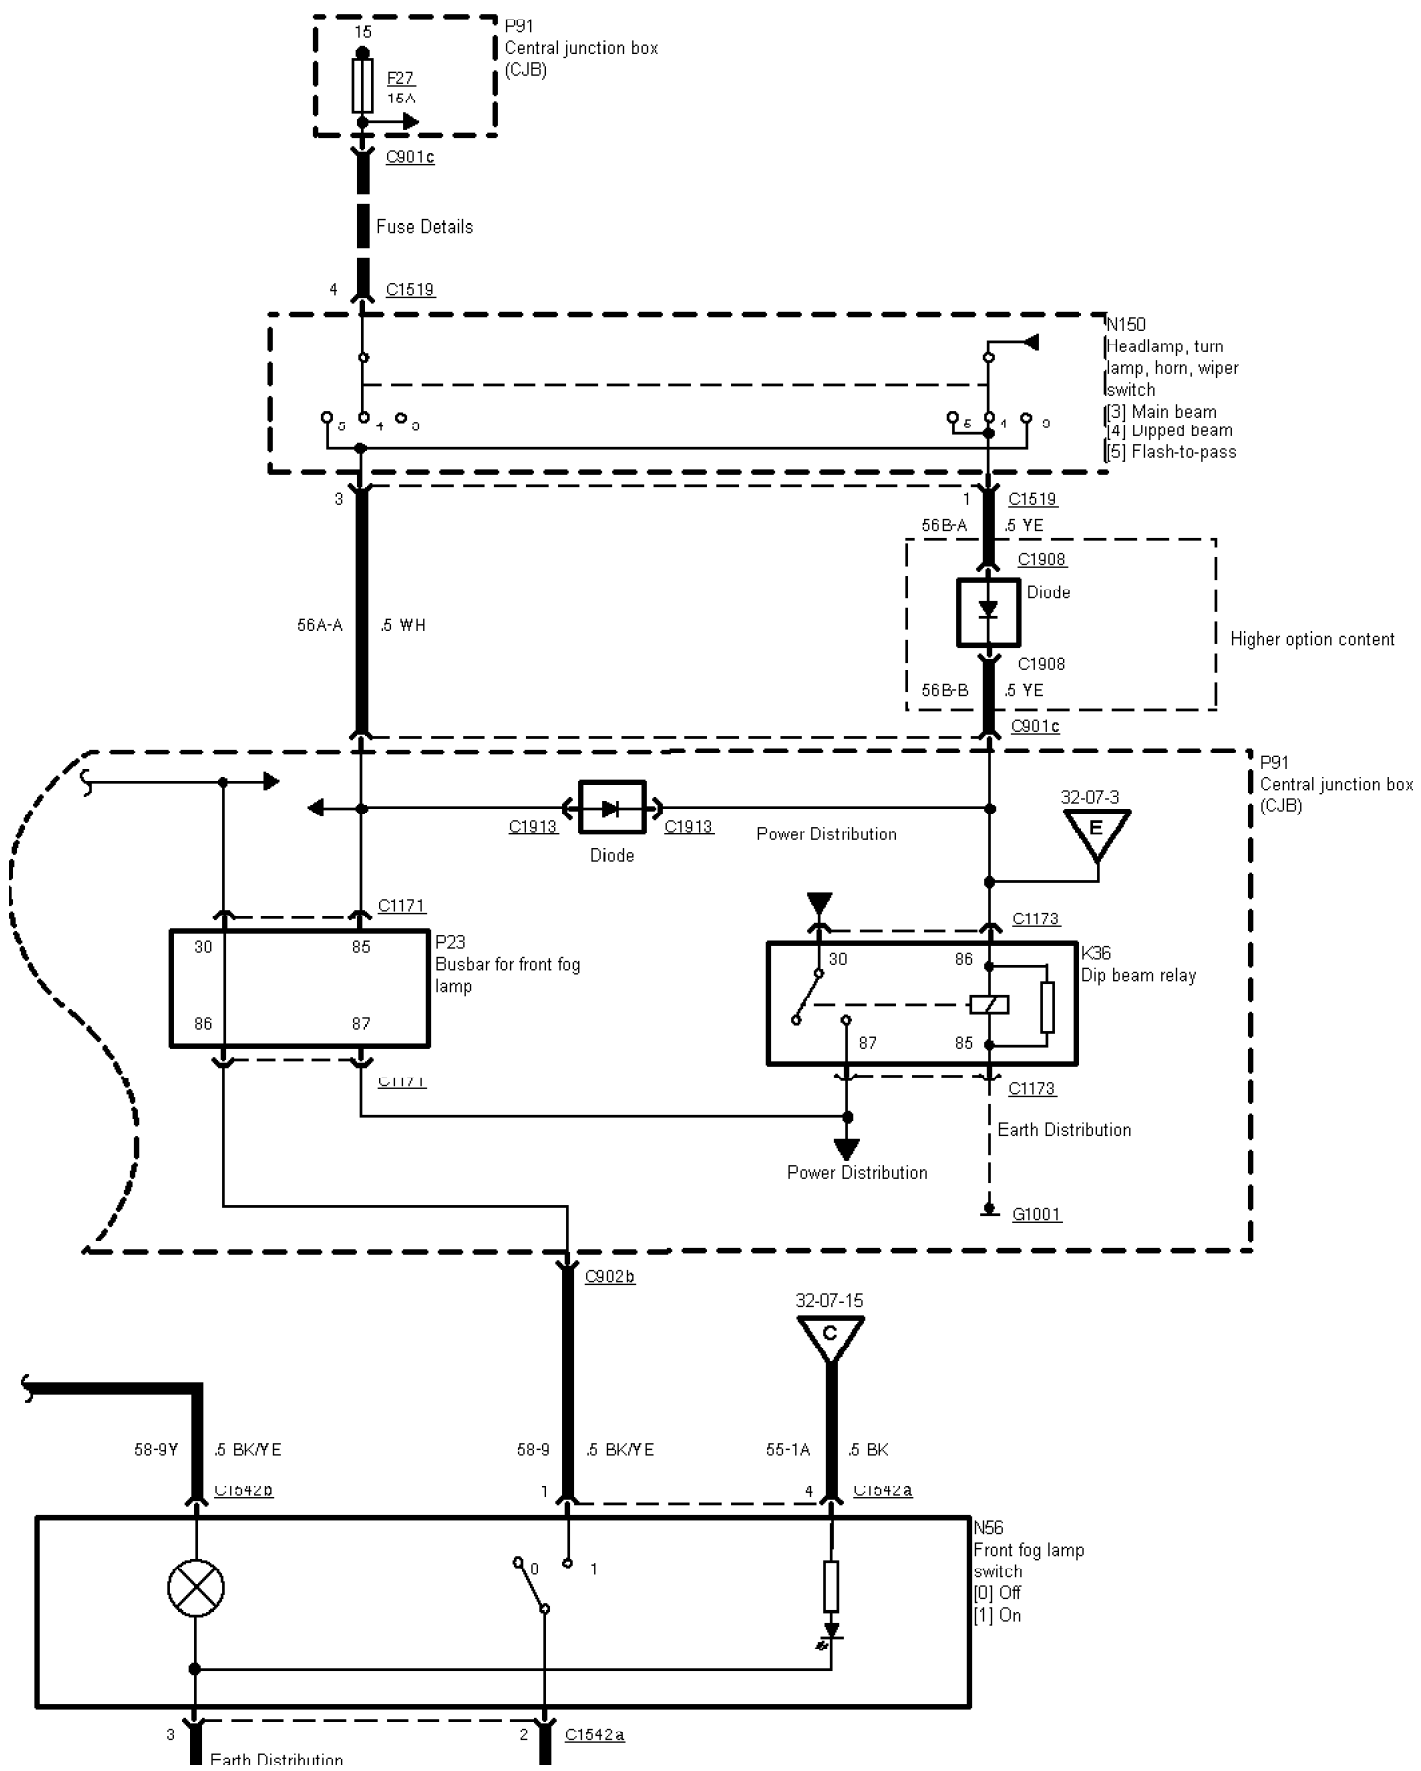

DK N S SF

32-07-13

---

32-07-004 , Fog Lamps , Before 95, RS Cosworth With front fog lamps

---

DK N S SF

---

32-07-005 , Fog Lamps , Right-hand-drive vehicles