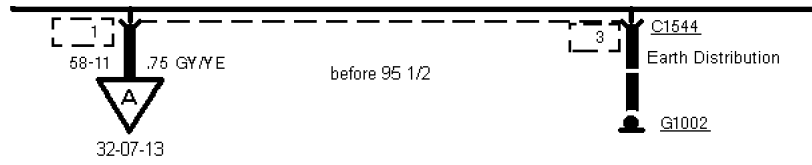

32-07-008 , Fog Lamps , As of 95 without RS Cosworth Left-hand-drive vehicles With front fog lamps

---