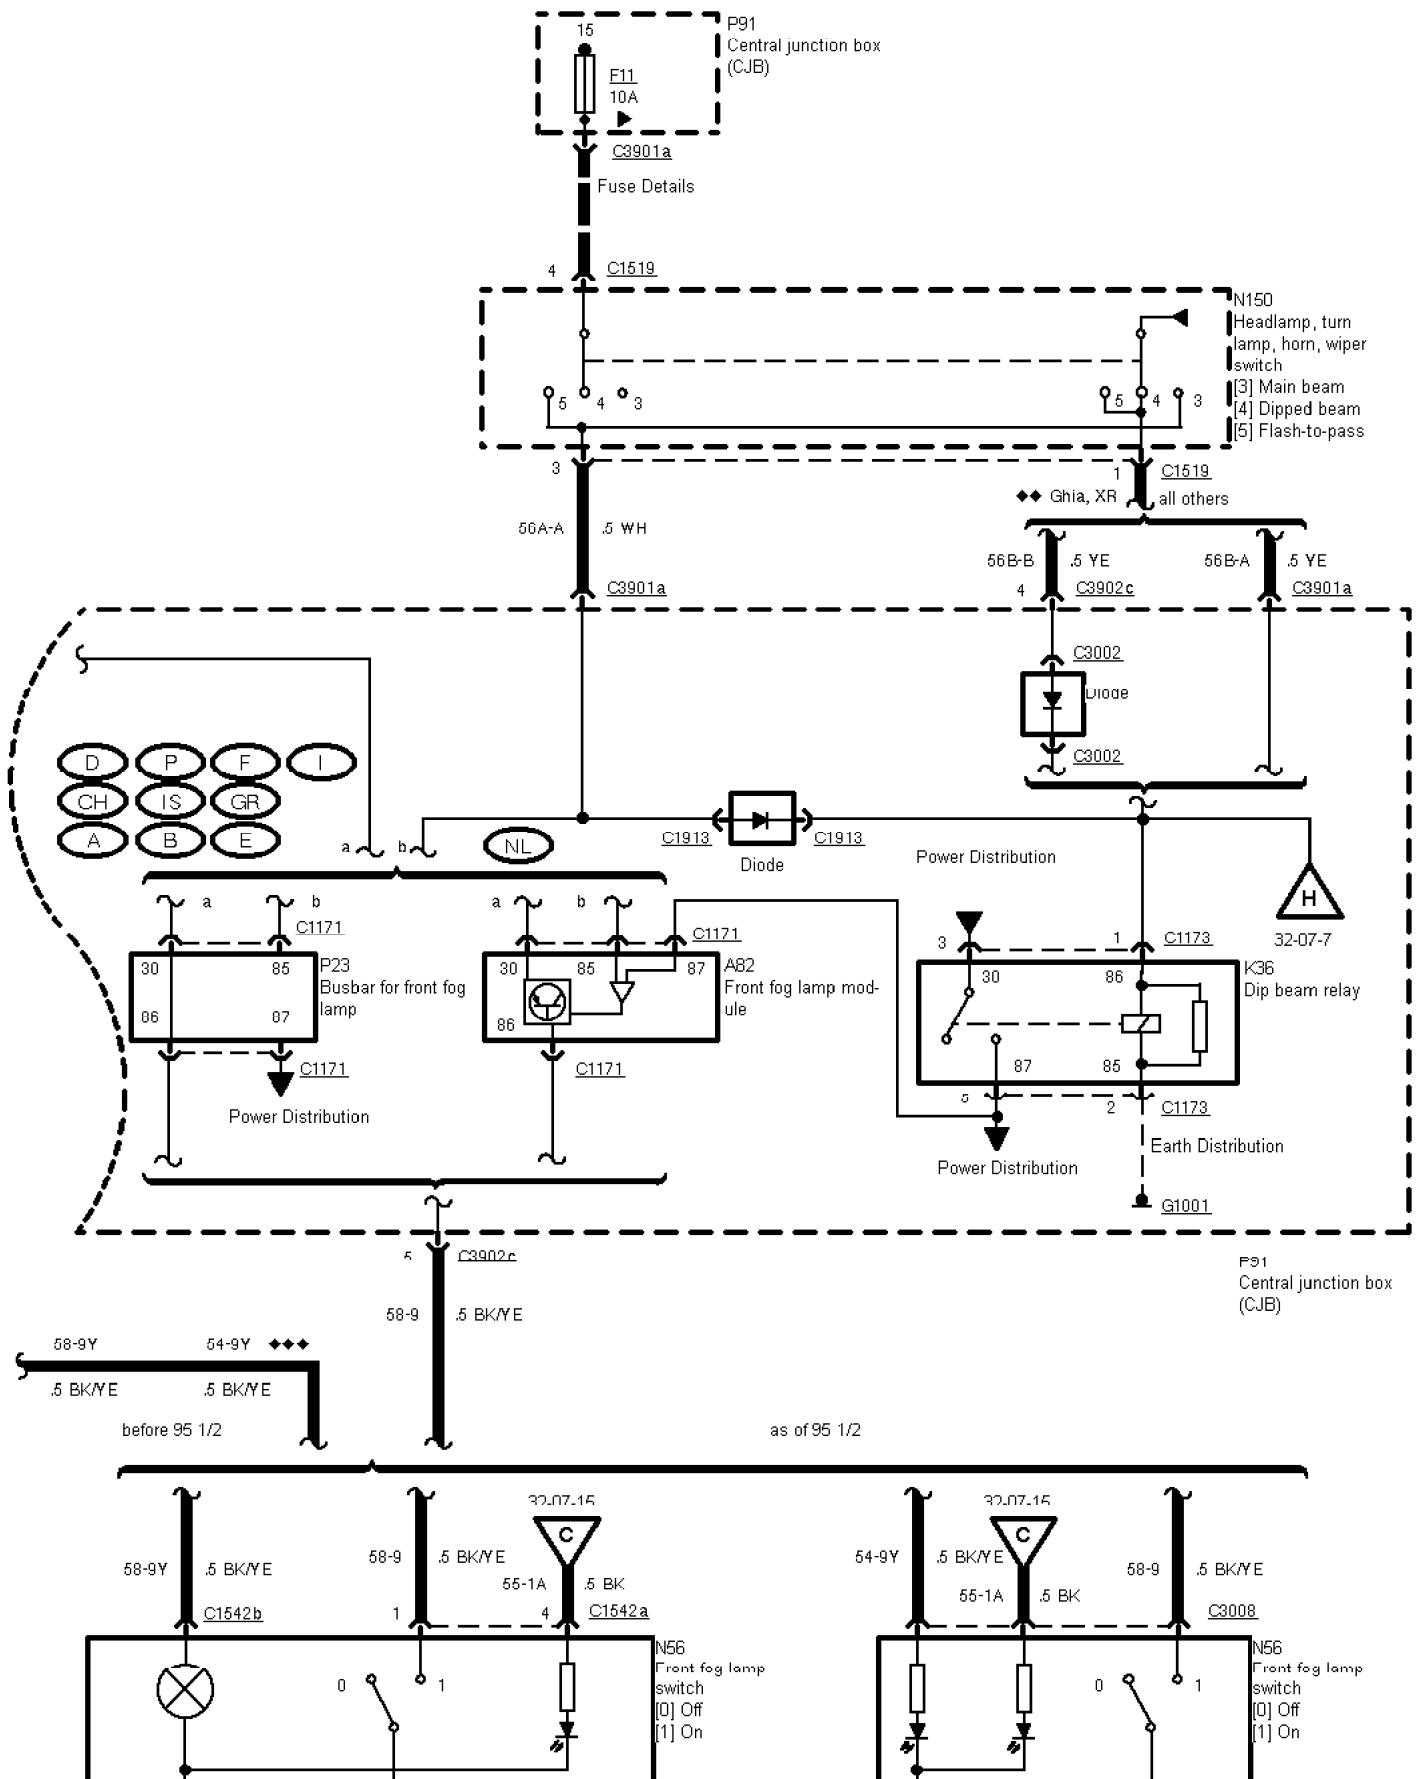

- → 95
- ◆◆ 95 → 95 1/2
- ◆◆◆ 95 1/2 →