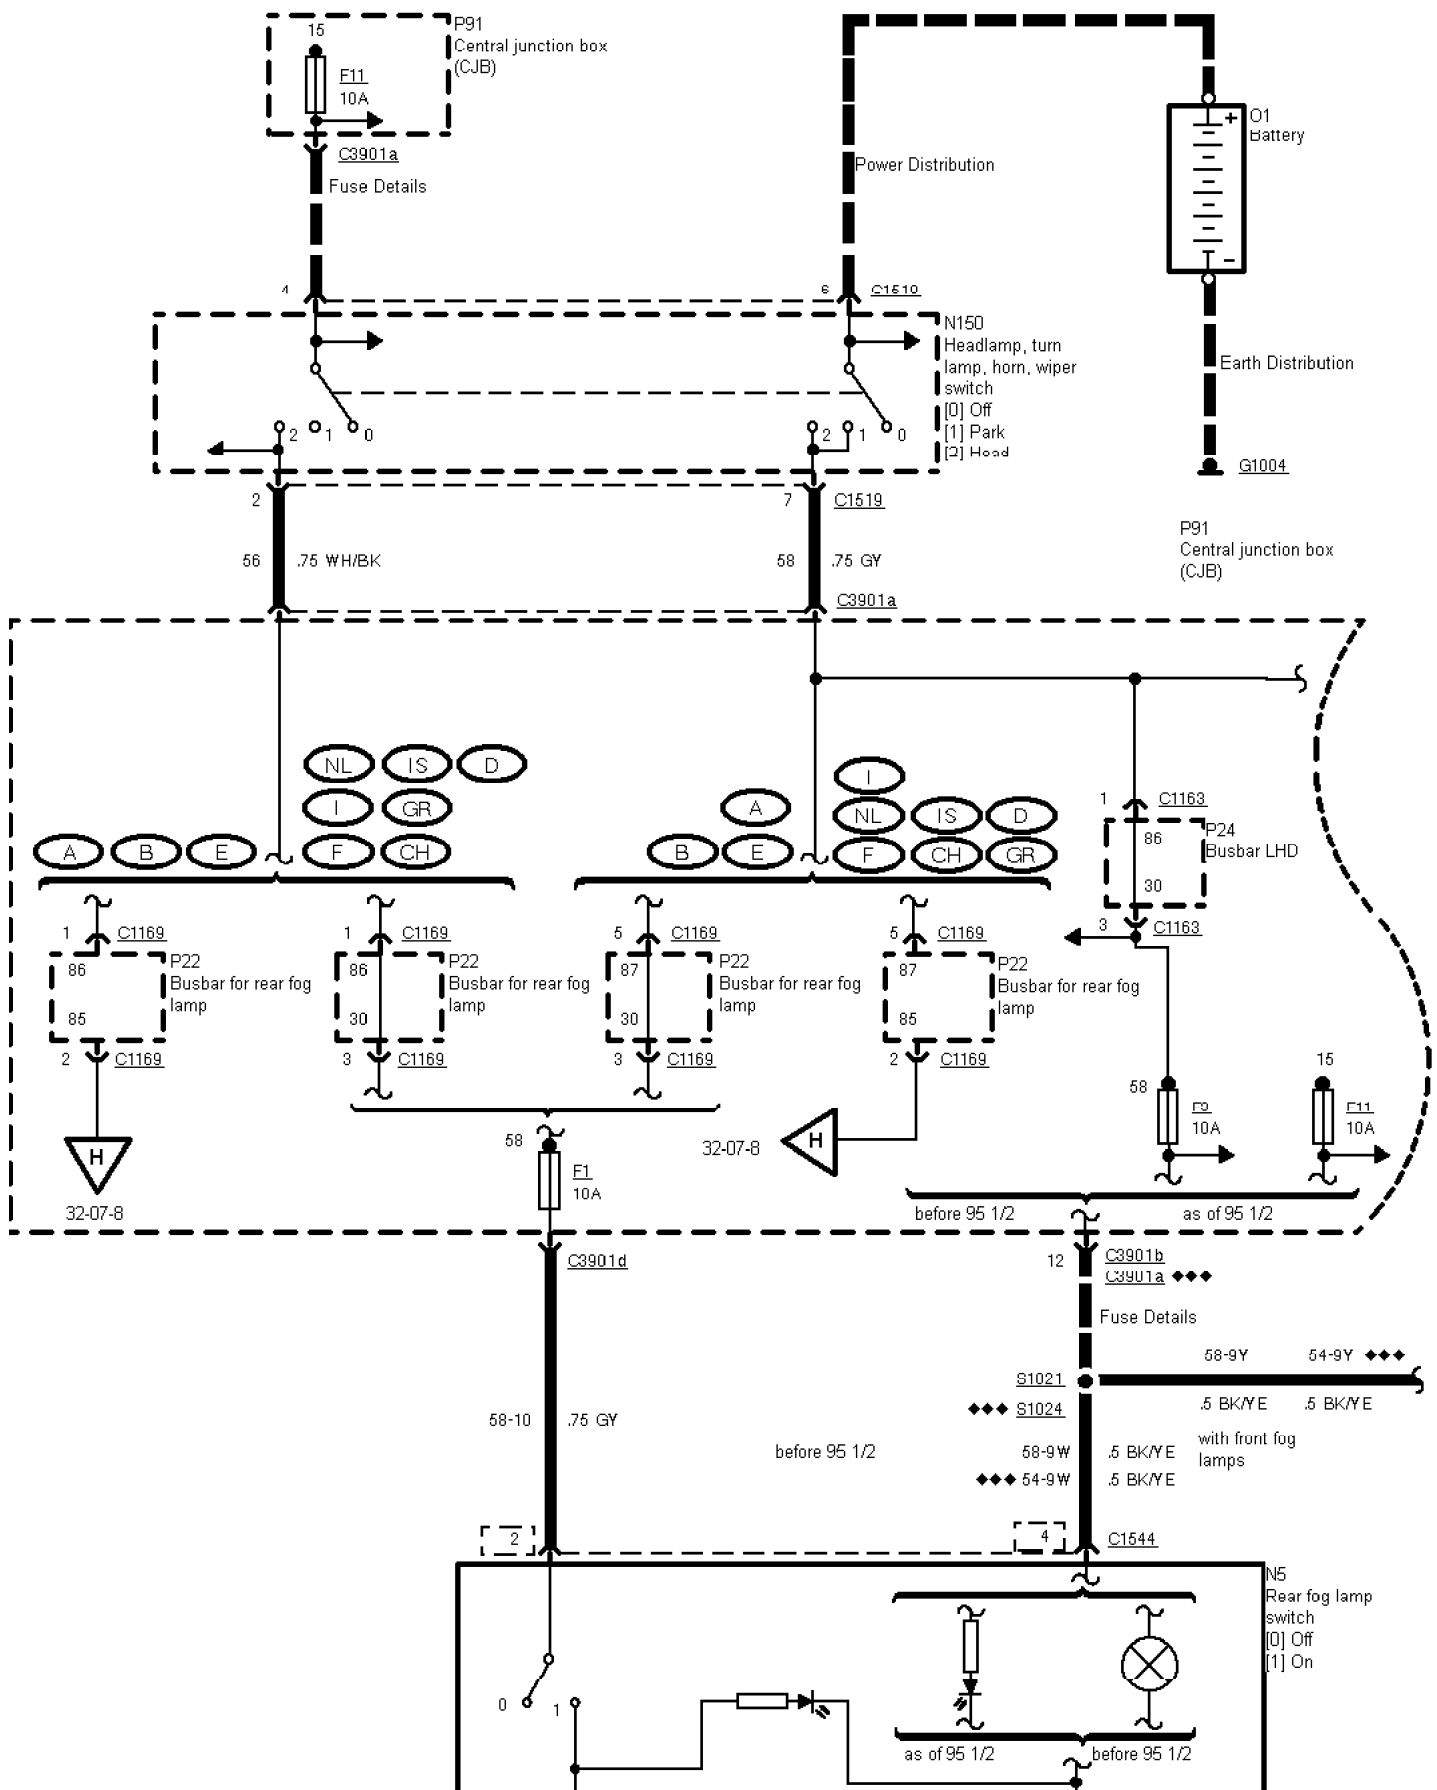

- → '95
- ◆◆ 95 → '95 1/2
- ◆◆◆ '95 1/2 →