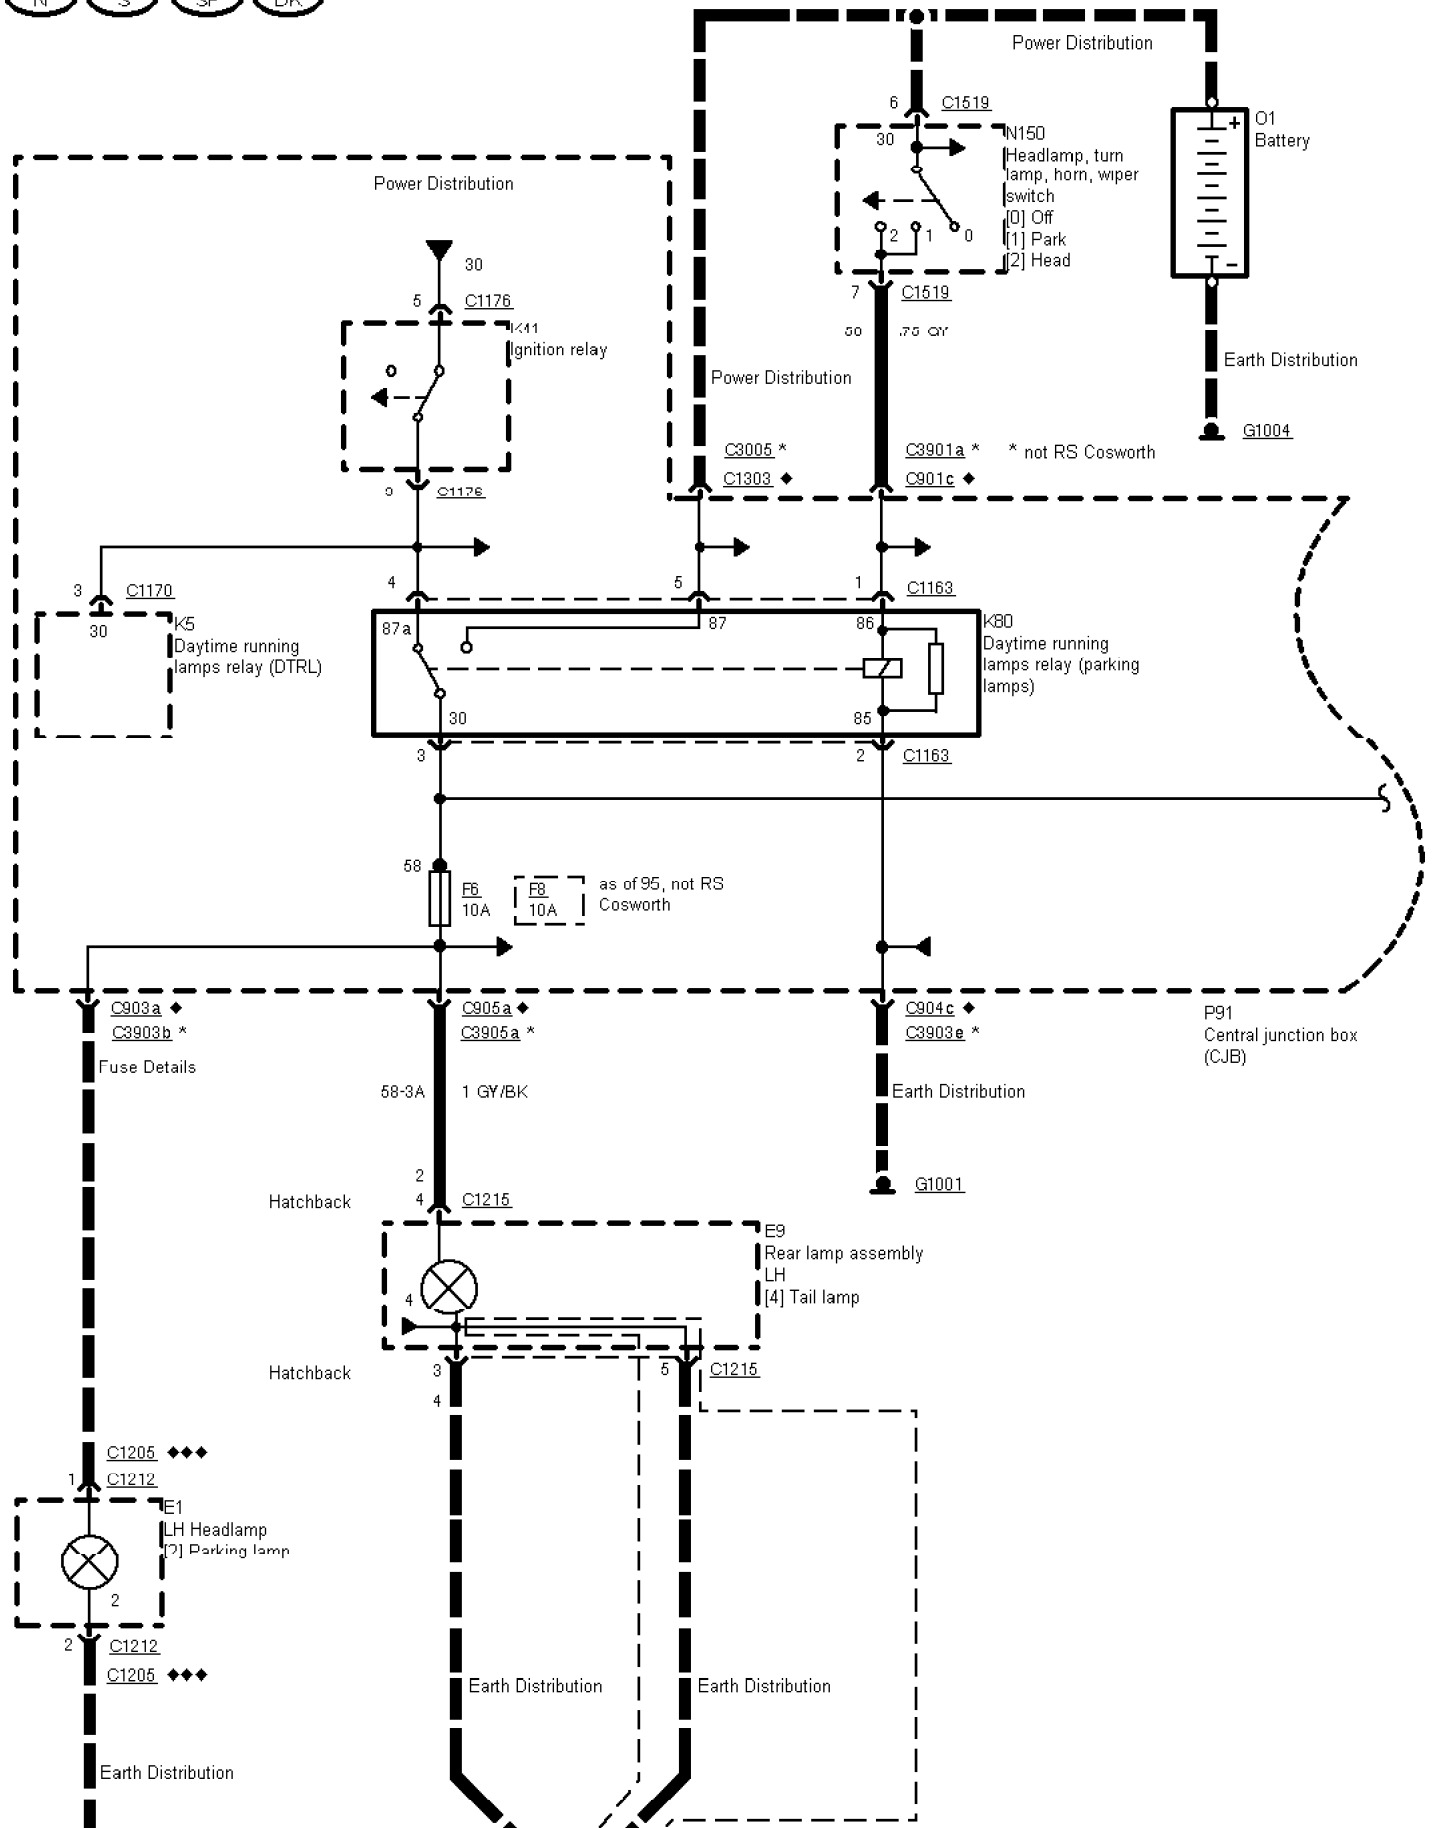

32-09-003 , Parking Lamps/Licence Plate Lamps , Van

- ◆ → 95
- ◆◆ 95 → 95 ½
- ◆◆◆ 95 ½ →

32-09-004 , Parking Lamps/Licence Plate Lamps , Van

- ◆ → '95
- ◆◆ 95 → '95 ½
- ◆◆◆ '95 ½ →

32-09-005 , Parking Lamps/Licence Plate Lamps , Except Van

(N) (S) (SF) (DK)

◆ → 95
 ◆◆ 95 → 95 1/2
 ◆◆◆ 95 1/2 →

RS Cosworth

32-09-006 , Parking Lamps/Licence Plate Lamps , Except Van

N S SF DK

◆ → 95
 ◆◆ 95 → 95 1/2
 ◆◆◆ 95 1/2 →

32-09-007 , Parking Lamps/Licence Plate Lamps , Van