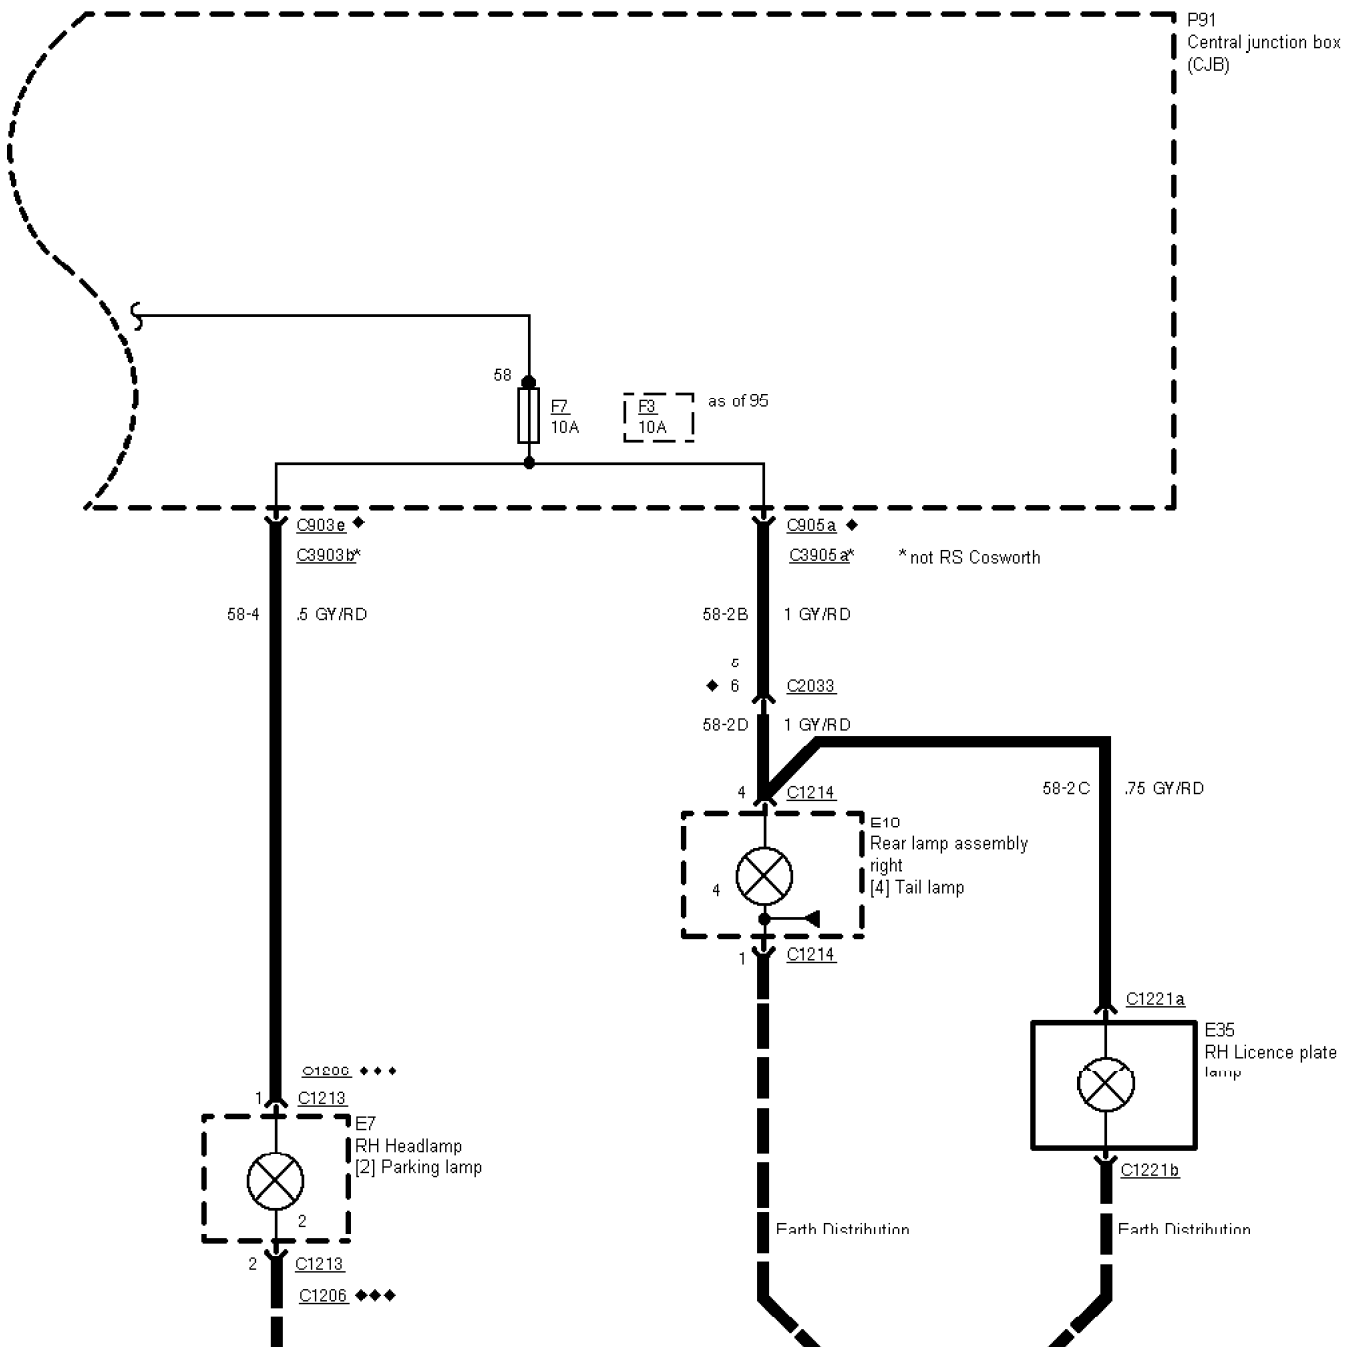

(N) (S) (SF) (DK)

◆ → 95
 ◆◆ 95 → 95 1/2
 ◆◆◆ 95 1/2 →

RS Cosworth

32-09-006 , Parking Lamps/Licence Plate Lamps , Except Van

N S SF DK

◆ → 95
 ◆◆ 95 → 95 1/2
 ◆◆◆ 95 1/2 →

32-09-007 , Parking Lamps/Licence Plate Lamps , Van

32-09-008 , Parking Lamps/Licence Plate Lamps , Van

N S SF DK

◆ → 95
 ◆◆ 95 → 95 1/2
 ◆◆◆ 95 1/2 →

■ Earth Distribution
● G1009

■
● G1072