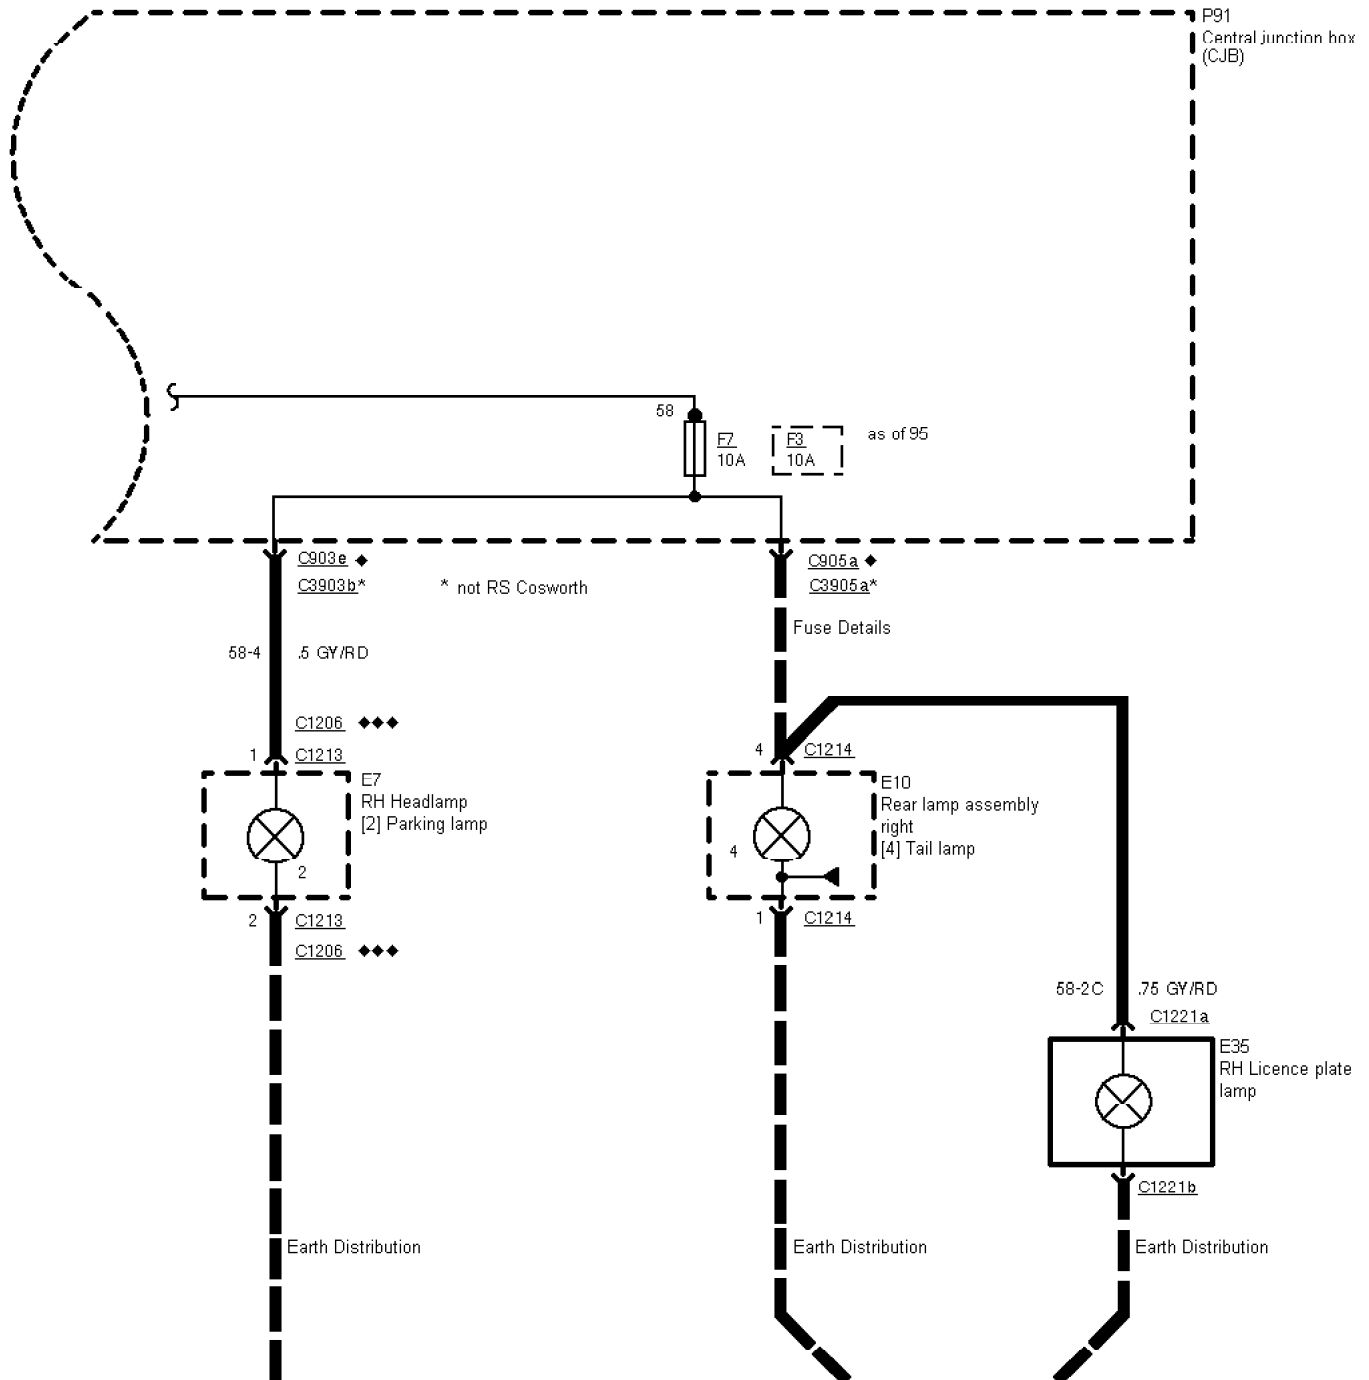

32-09-003 , Parking Lamps/Licence Plate Lamps , Van

- ◆ → 95
- ◆◆ 95 → 95 ½
- ◆◆◆ 95 ½ →

32-09-004 , Parking Lamps/Licence Plate Lamps , Van

- ◆ → '95
- ◆◆ 95 → '95 ½
- ◆◆◆ '95 ½ →

32-09-005 , Parking Lamps/Licence Plate Lamps , Except Van

(N) (S) (SF) (DK)

◆ → 95
 ◆◆ 95 → 95 1/2
 ◆◆◆ 95 1/2 →

RS Cosworth

32-09-006 , Parking Lamps/Licence Plate Lamps , Except Van

N S SF DK

◆ → 95
 ◆◆ 95 → 95 1/2
 ◆◆◆ 95 1/2 →

32-09-007 , Parking Lamps/Licence Plate Lamps , Van