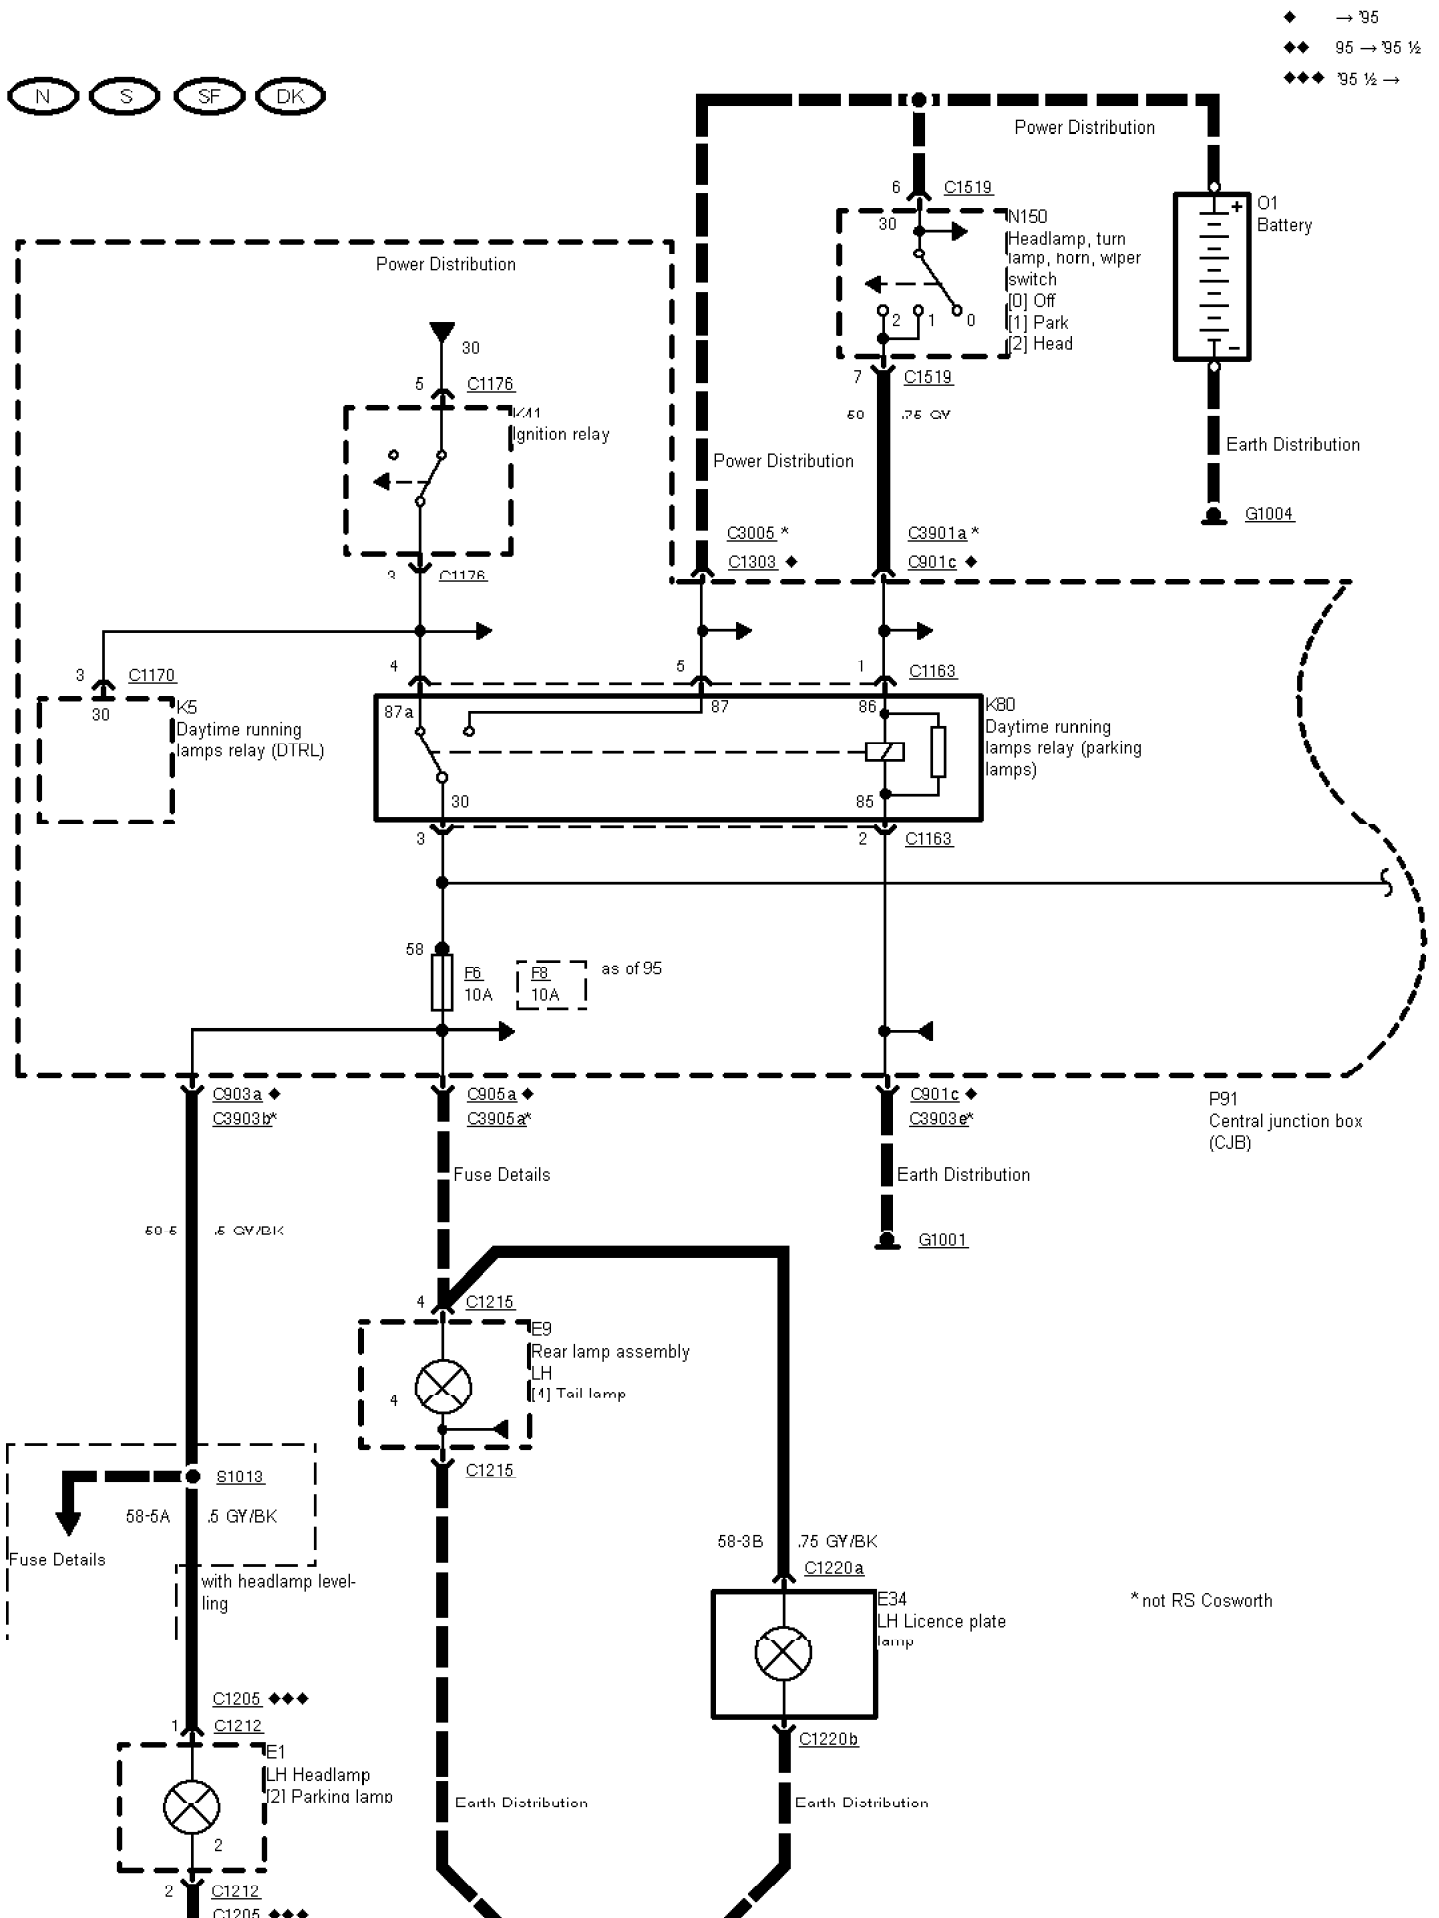

(N) (S) (SF) (DK)

◆ → 95
 ◆◆ 95 → 95 1/2
 ◆◆◆ 95 1/2 →

RS Cosworth

32-09-006 , Parking Lamps/Licence Plate Lamps , Except Van

N S SF DK

◆ → 95
 ◆◆ 95 → 95 1/2
 ◆◆◆ 95 1/2 →

32-09-007 , Parking Lamps/Licence Plate Lamps , Van

32-09-008 , Parking Lamps/Licence Plate Lamps , Van

N S SF DK

◆ → 95
 ◆◆ 95 → 95 1/2
 ◆◆◆ 95 1/2 →

■ Earth Distribution
● G1009

■
● G1072