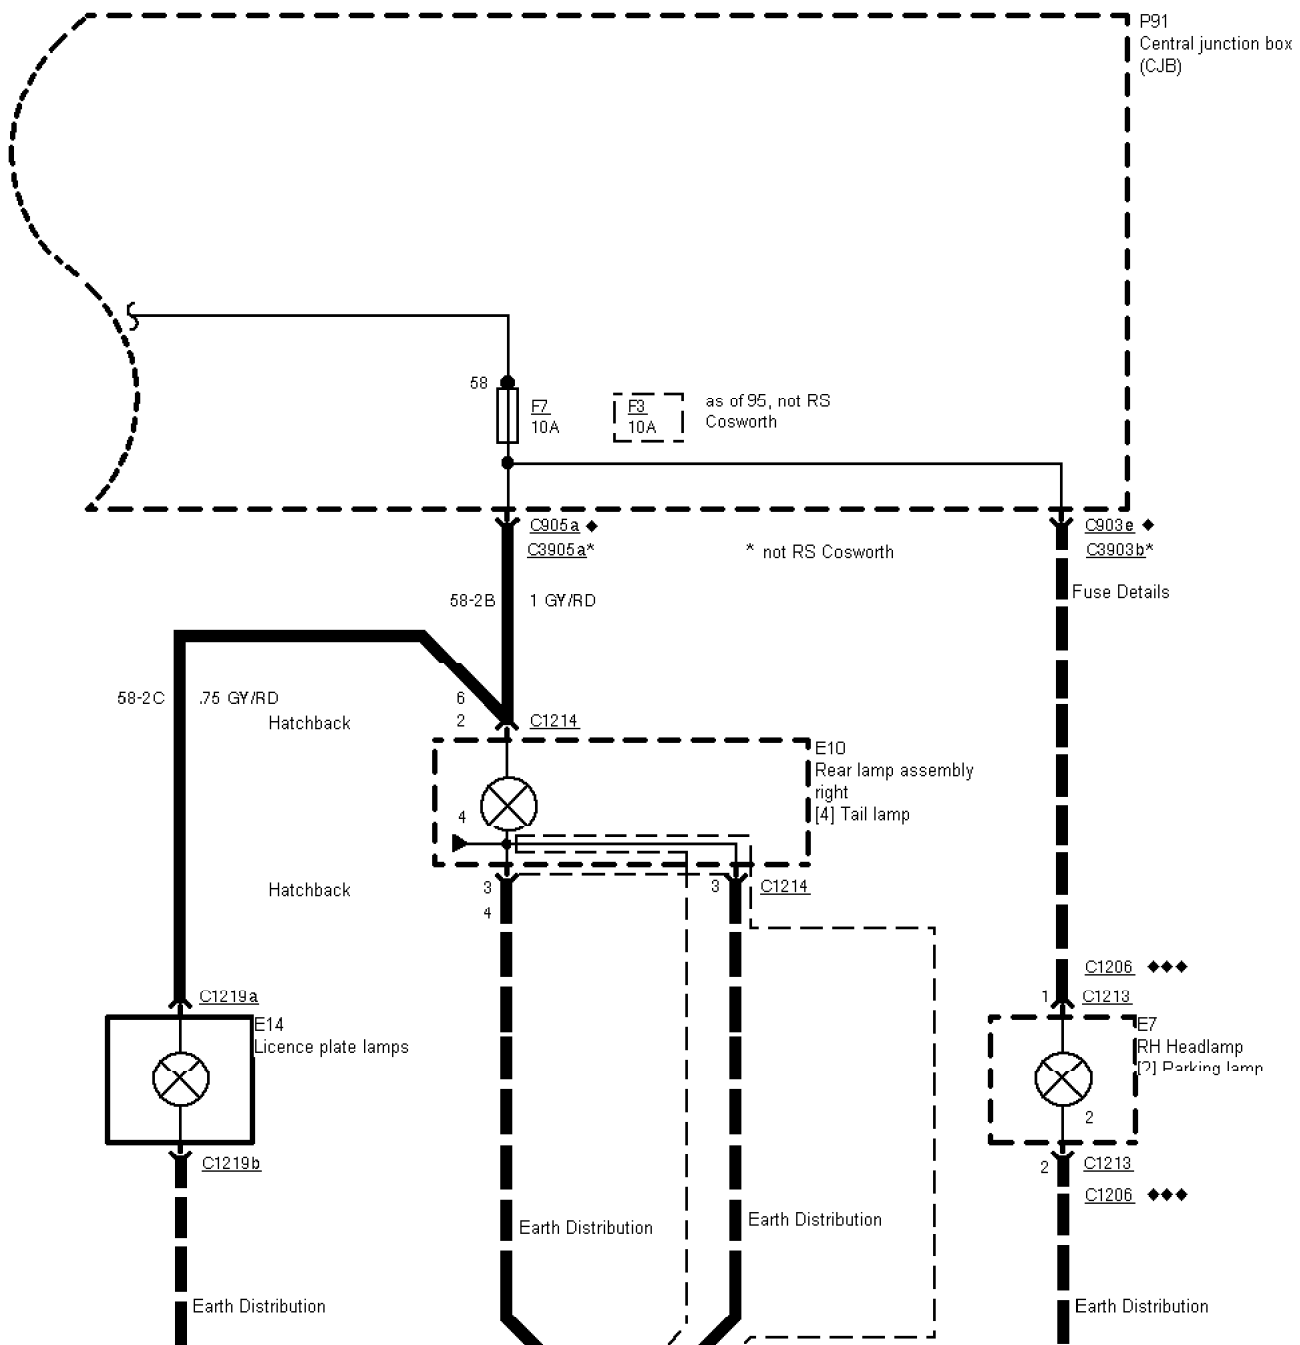

(N) (S) (SF) (DK)

◆ → 95
 ◆◆ 95 → 95 1/2
 ◆◆◆ 95 1/2 →

RS Cosworth

32-09-006 , Parking Lamps/Licence Plate Lamps , Except Van

N S SF DK

◆ → 95
 ◆◆ 95 → 95 1/2
 ◆◆◆ 95 1/2 →

32-09-007 , Parking Lamps/Licence Plate Lamps , Van

32-09-008 , Parking Lamps/Licence Plate Lamps , Van

N S SF DK

◆ → 95
 ◆◆ 95 → 95 1/2
 ◆◆◆ 95 1/2 →

■ Earth Distribution
● G1009

■
● G1072