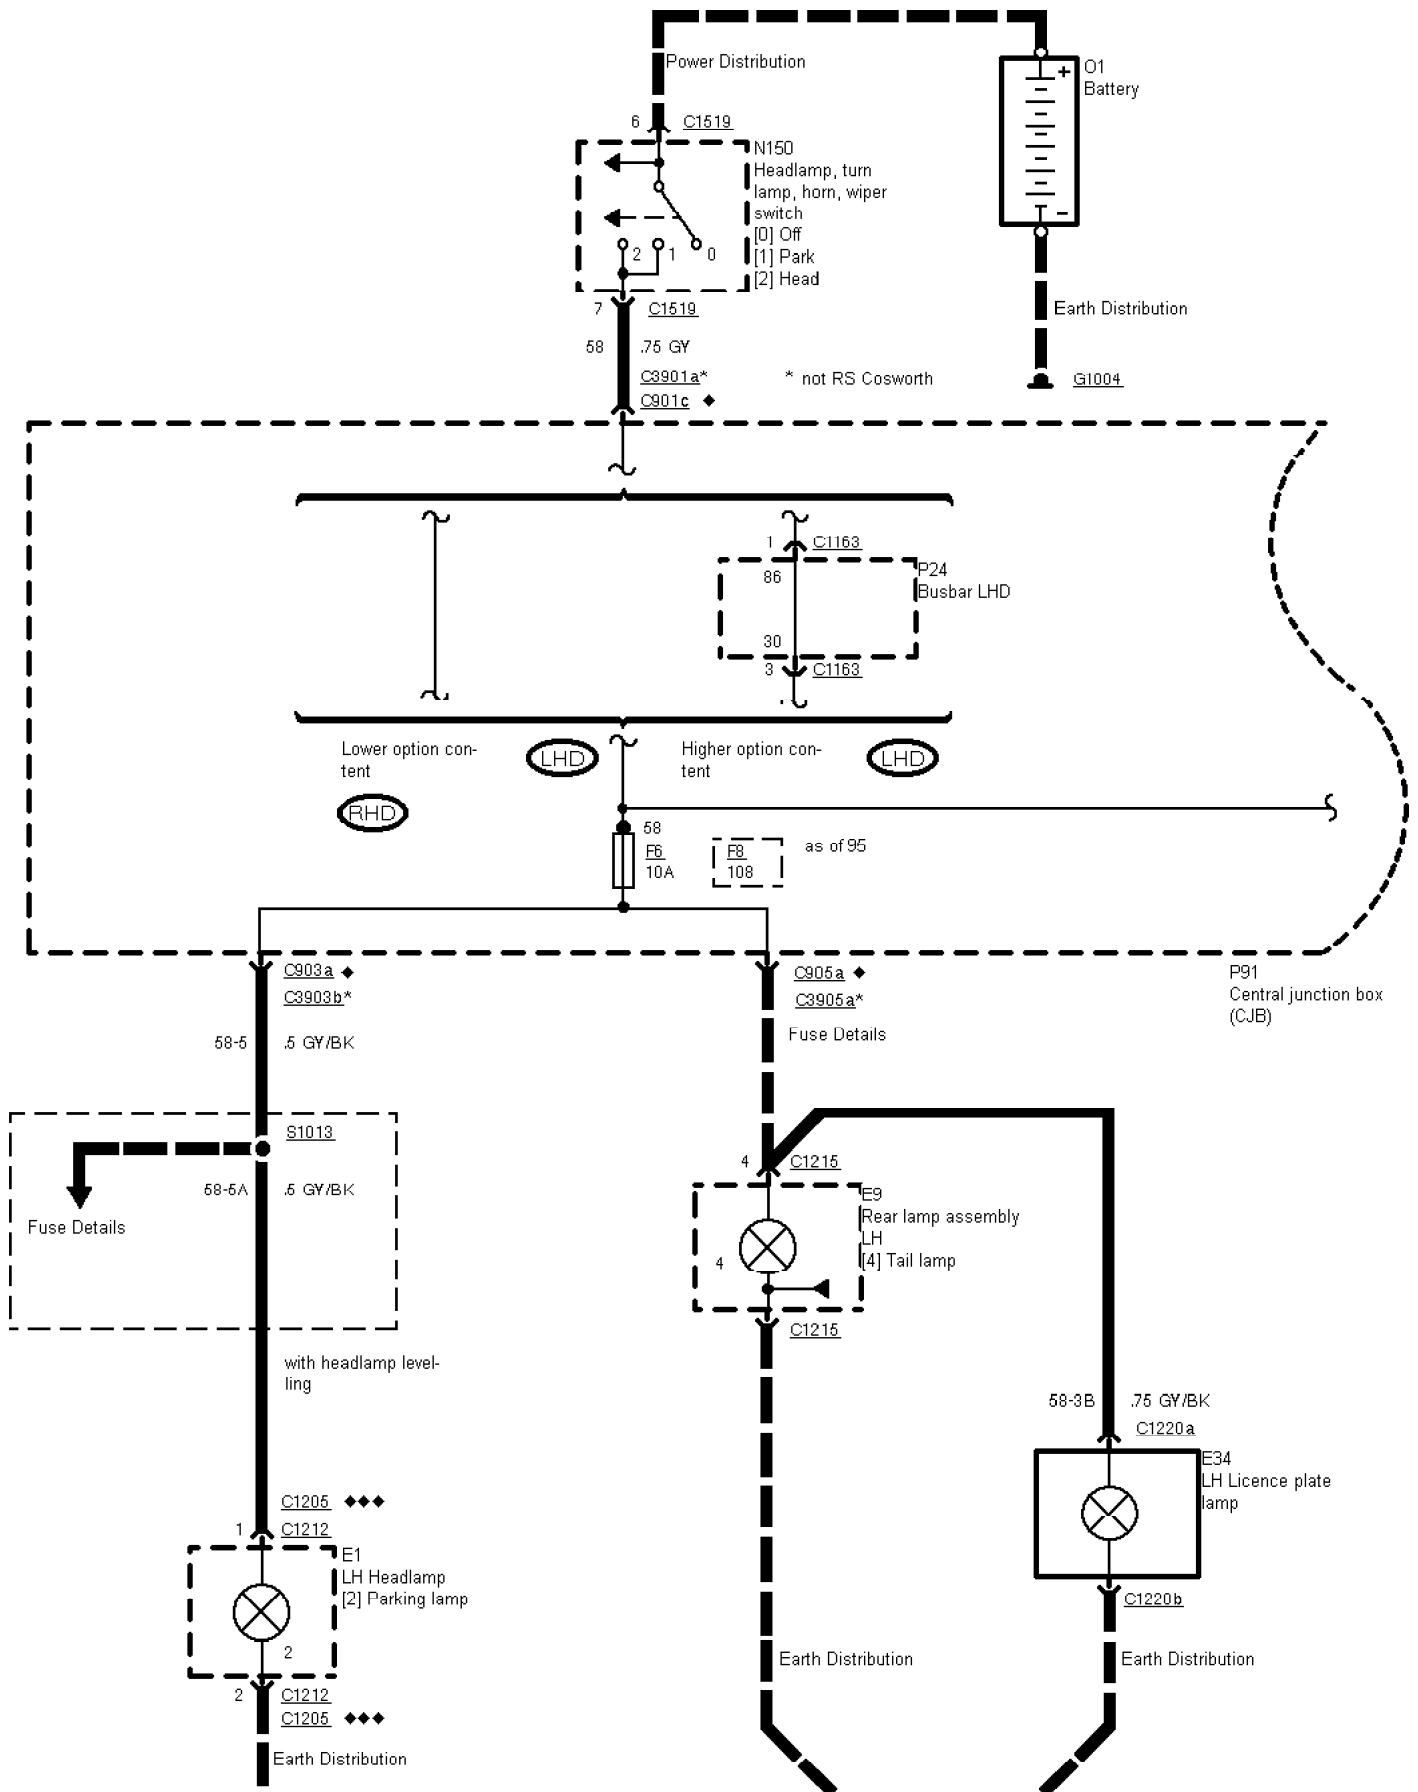

32-09-001 , Parking Lamps/Licence Plate Lamps , Except Van

- ◆ → 95
- ◆◆ 95 → 95 1/2
- ◆◆◆ 95 1/2 →

32-09-002 , Parking Lamps/Licence Plate Lamps , Except Van

- ◆ → 95
- ◆◆ 95 → 95 1/2
- ◆◆◆ 95 1/2 →

RS Cosworth

32-09-003 , Parking Lamps/Licence Plate Lamps , Van

- ◆ → 95
- ◆◆ 95 → 95 ½
- ◆◆◆ 95 ½ →

32-09-004 , Parking Lamps/Licence Plate Lamps , Van

- ◆ → '95
- ◆◆ 95 → '95 ½
- ◆◆◆ '95 ½ →

32-09-005 , Parking Lamps/Licence Plate Lamps , Except Van

(N) (S) (SF) (DK)

◆ → 95
 ◆◆ 95 → 95 1/2
 ◆◆◆ 95 1/2 →

RS Cosworth

32-09-006 , Parking Lamps/Licence Plate Lamps , Except Van

N S SF DK

◆ → 95
 ◆◆ 95 → 95 1/2
 ◆◆◆ 95 1/2 →

32-09-007 , Parking Lamps/Licence Plate Lamps , Van