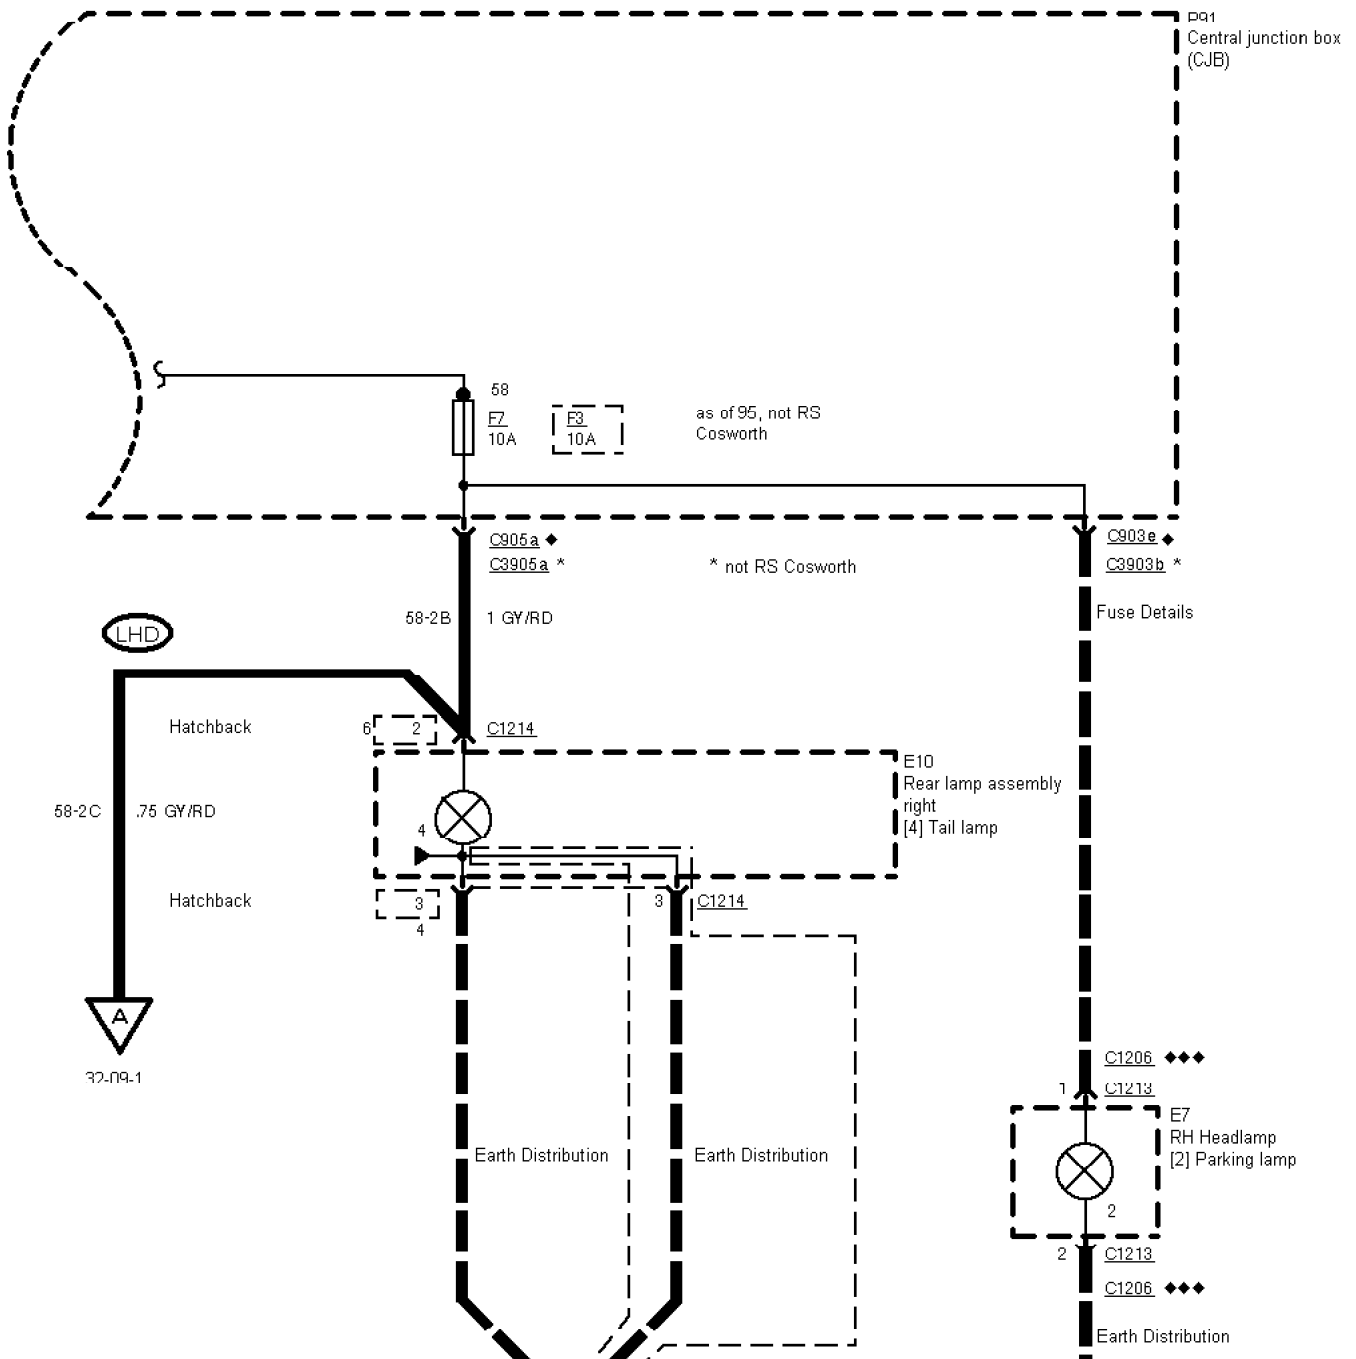

32-09-001 , Parking Lamps/Licence Plate Lamps , Except Van

- ◆ → 95
- ◆◆ 95 → 95 1/2
- ◆◆◆ 95 1/2 →

32-09-002 , Parking Lamps/Licence Plate Lamps , Except Van

- ◆ → 95
- ◆◆ 95 → 95 1/2
- ◆◆◆ 95 1/2 →

RS Cosworth

32-09-003 , Parking Lamps/Licence Plate Lamps , Van

- ◆ → 95
- ◆◆ 95 → 95 ½
- ◆◆◆ 95 ½ →

32-09-004 , Parking Lamps/Licence Plate Lamps , Van

- ◆ → '95
- ◆◆ 95 → '95 ½
- ◆◆◆ '95 ½ →

32-09-005 , Parking Lamps/Licence Plate Lamps , Except Van

(N) (S) (SF) (DK)

◆ → 95
 ◆◆ 95 → 95 1/2
 ◆◆◆ 95 1/2 →

RS Cosworth

32-09-006 , Parking Lamps/Licence Plate Lamps , Except Van

N S SF DK

◆ → 95
 ◆◆ 95 → 95 1/2
 ◆◆◆ 95 1/2 →

32-09-007 , Parking Lamps/Licence Plate Lamps , Van

32-09-008 , Parking Lamps/Licence Plate Lamps , Van

N S SF DK

◆ → 95
 ◆◆ 95 → 95 1/2
 ◆◆◆ 95 1/2 →

■ Earth Distribution
● G1009

■
● G1072