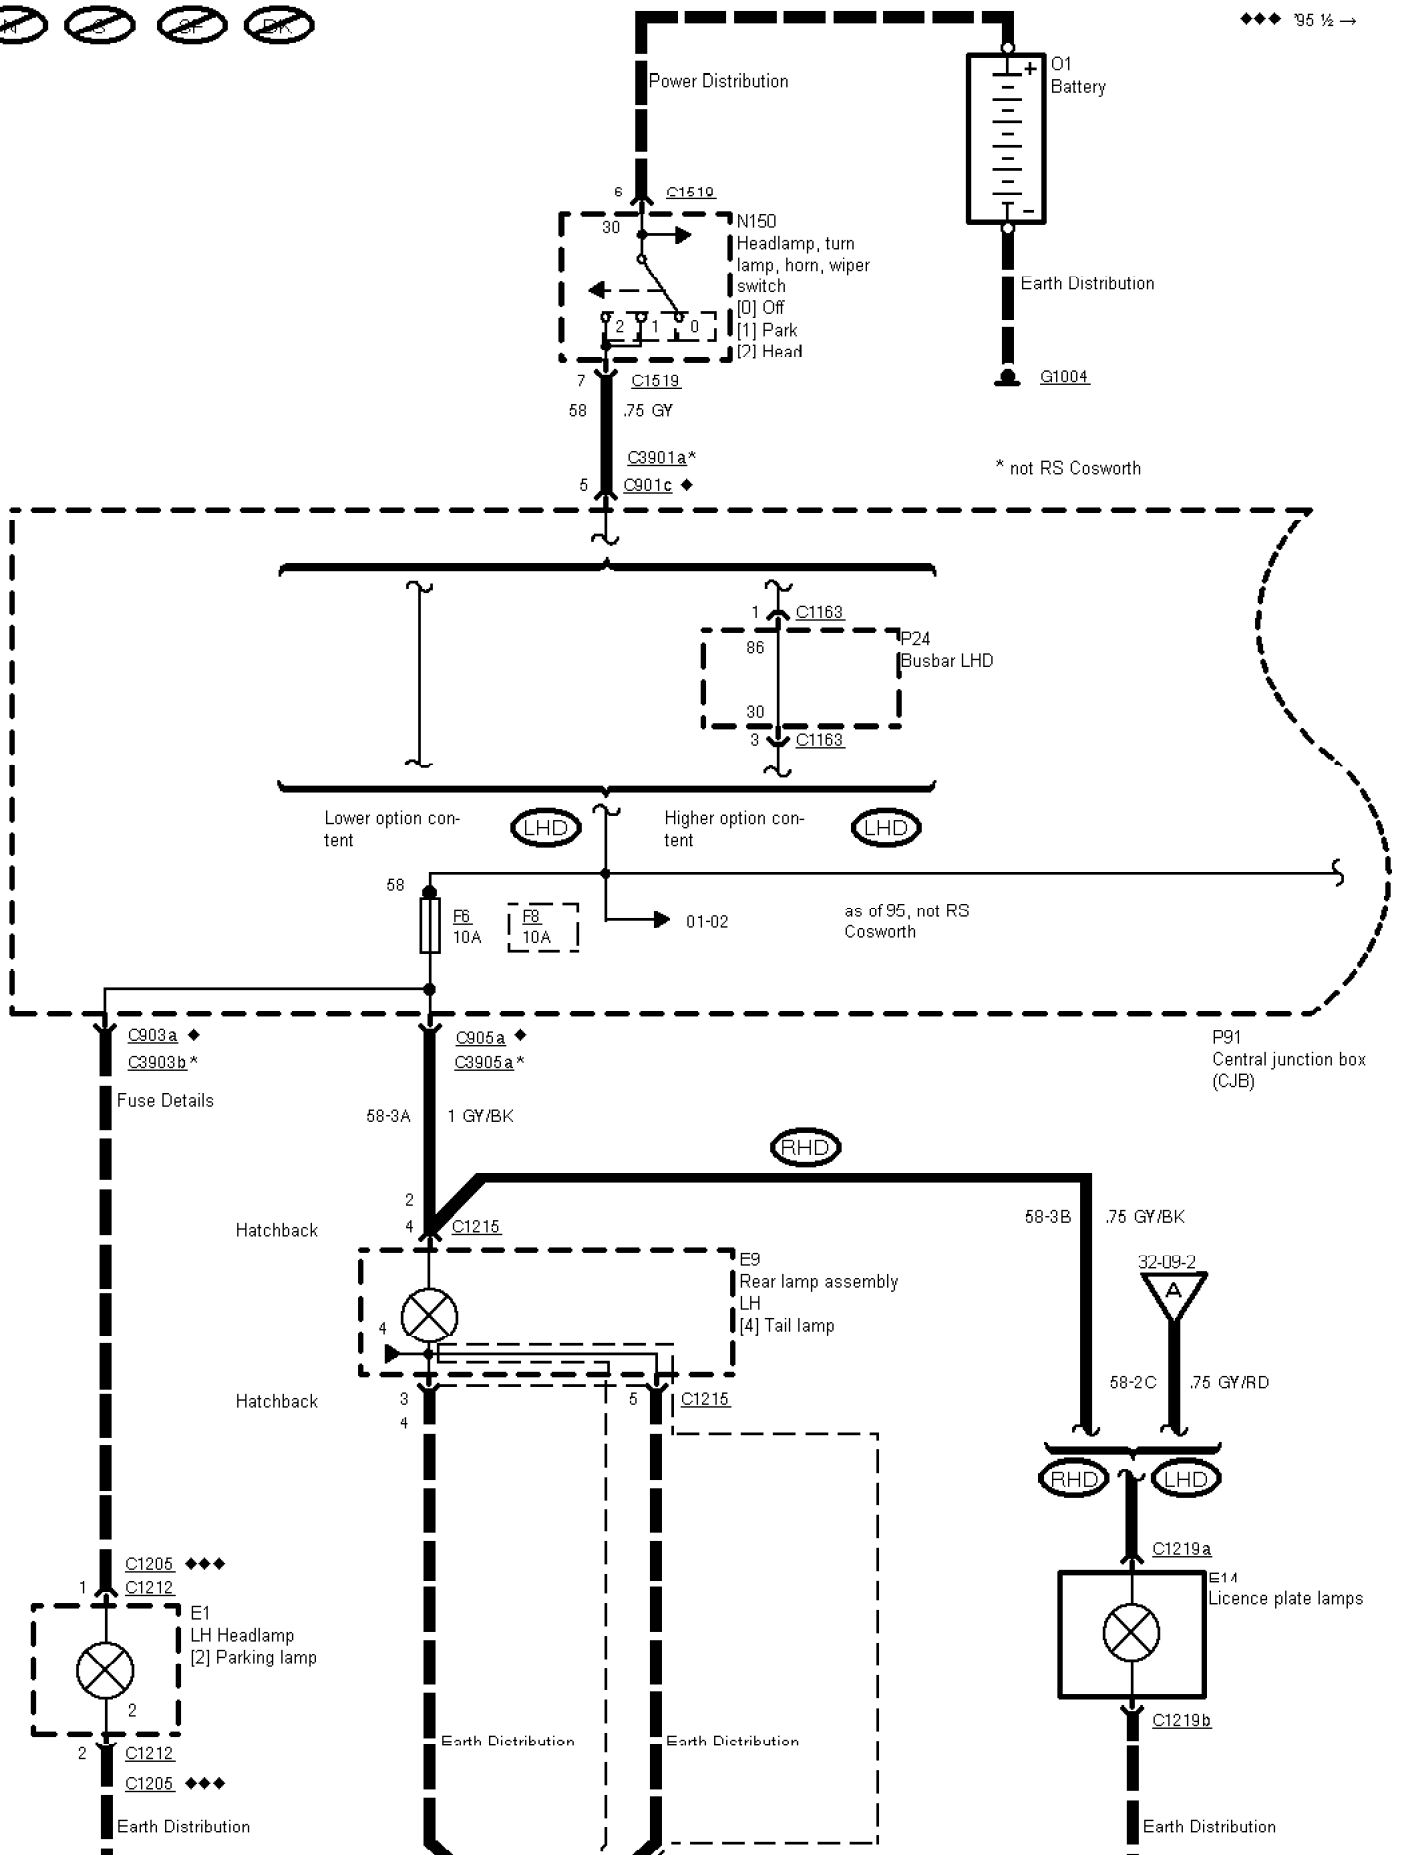

32-09-001 , Parking Lamps/Licence Plate Lamps , Except Van

- ◆ → 95
- ◆◆ 95 → 95 1/2
- ◆◆◆ 95 1/2 →

32-09-002 , Parking Lamps/Licence Plate Lamps , Except Van

- ◆ → 95
- ◆◆ 95 → 95 1/2
- ◆◆◆ 95 1/2 →

RS Cosworth

32-09-003 , Parking Lamps/Licence Plate Lamps , Van

- ◆ → 95
- ◆◆ 95 → 95 ½
- ◆◆◆ 95 ½ →

32-09-004 , Parking Lamps/Licence Plate Lamps , Van

- ◆ → '95
- ◆◆ 95 → '95 ½
- ◆◆◆ '95 ½ →

32-09-005 , Parking Lamps/Licence Plate Lamps , Except Van

(N) (S) (SF) (DK)

◆ → 95
 ◆◆ 95 → 95 1/2
 ◆◆◆ 95 1/2 →

RS Cosworth

32-09-006 , Parking Lamps/Licence Plate Lamps , Except Van

N S SF DK

◆ → 95
 ◆◆ 95 → 95 1/2
 ◆◆◆ 95 1/2 →

32-09-007 , Parking Lamps/Licence Plate Lamps , Van

32-09-008 , Parking Lamps/Licence Plate Lamps , Van

N S SF DK

◆ → 95
 ◆◆ 95 → 95 1/2
 ◆◆◆ 95 1/2 →

■ Earth Distribution
● G1009

■
● G1072