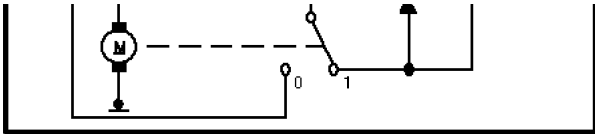

G1010
G1004 RS Cosworth

G1001

32-10-002 , Wiper/Washer Control , With intermittent wipe As of 95 without RS Cosworth

G1010

Earth Distribution

G1001

32-10-003 , Wiper/Washer Control , Rear window wiper with intermittent wipe

- ◆ → '95
- ◆◆ 95 → '95 ½
- ◆◆◆ '95 ½ →

32-10-004 , Wiper/Washer Control

- ◆ → '95
- ◆◆ 95 → '95 ½
- ◆◆◆ '95 ½ →

32-10-005 , Wiper/Washer Control , Rear window wiper without intermittent wipe

- ◆ → 95
- ◆◆ 95 → 95 1/2
- ◆◆◆ 95 1/2 →