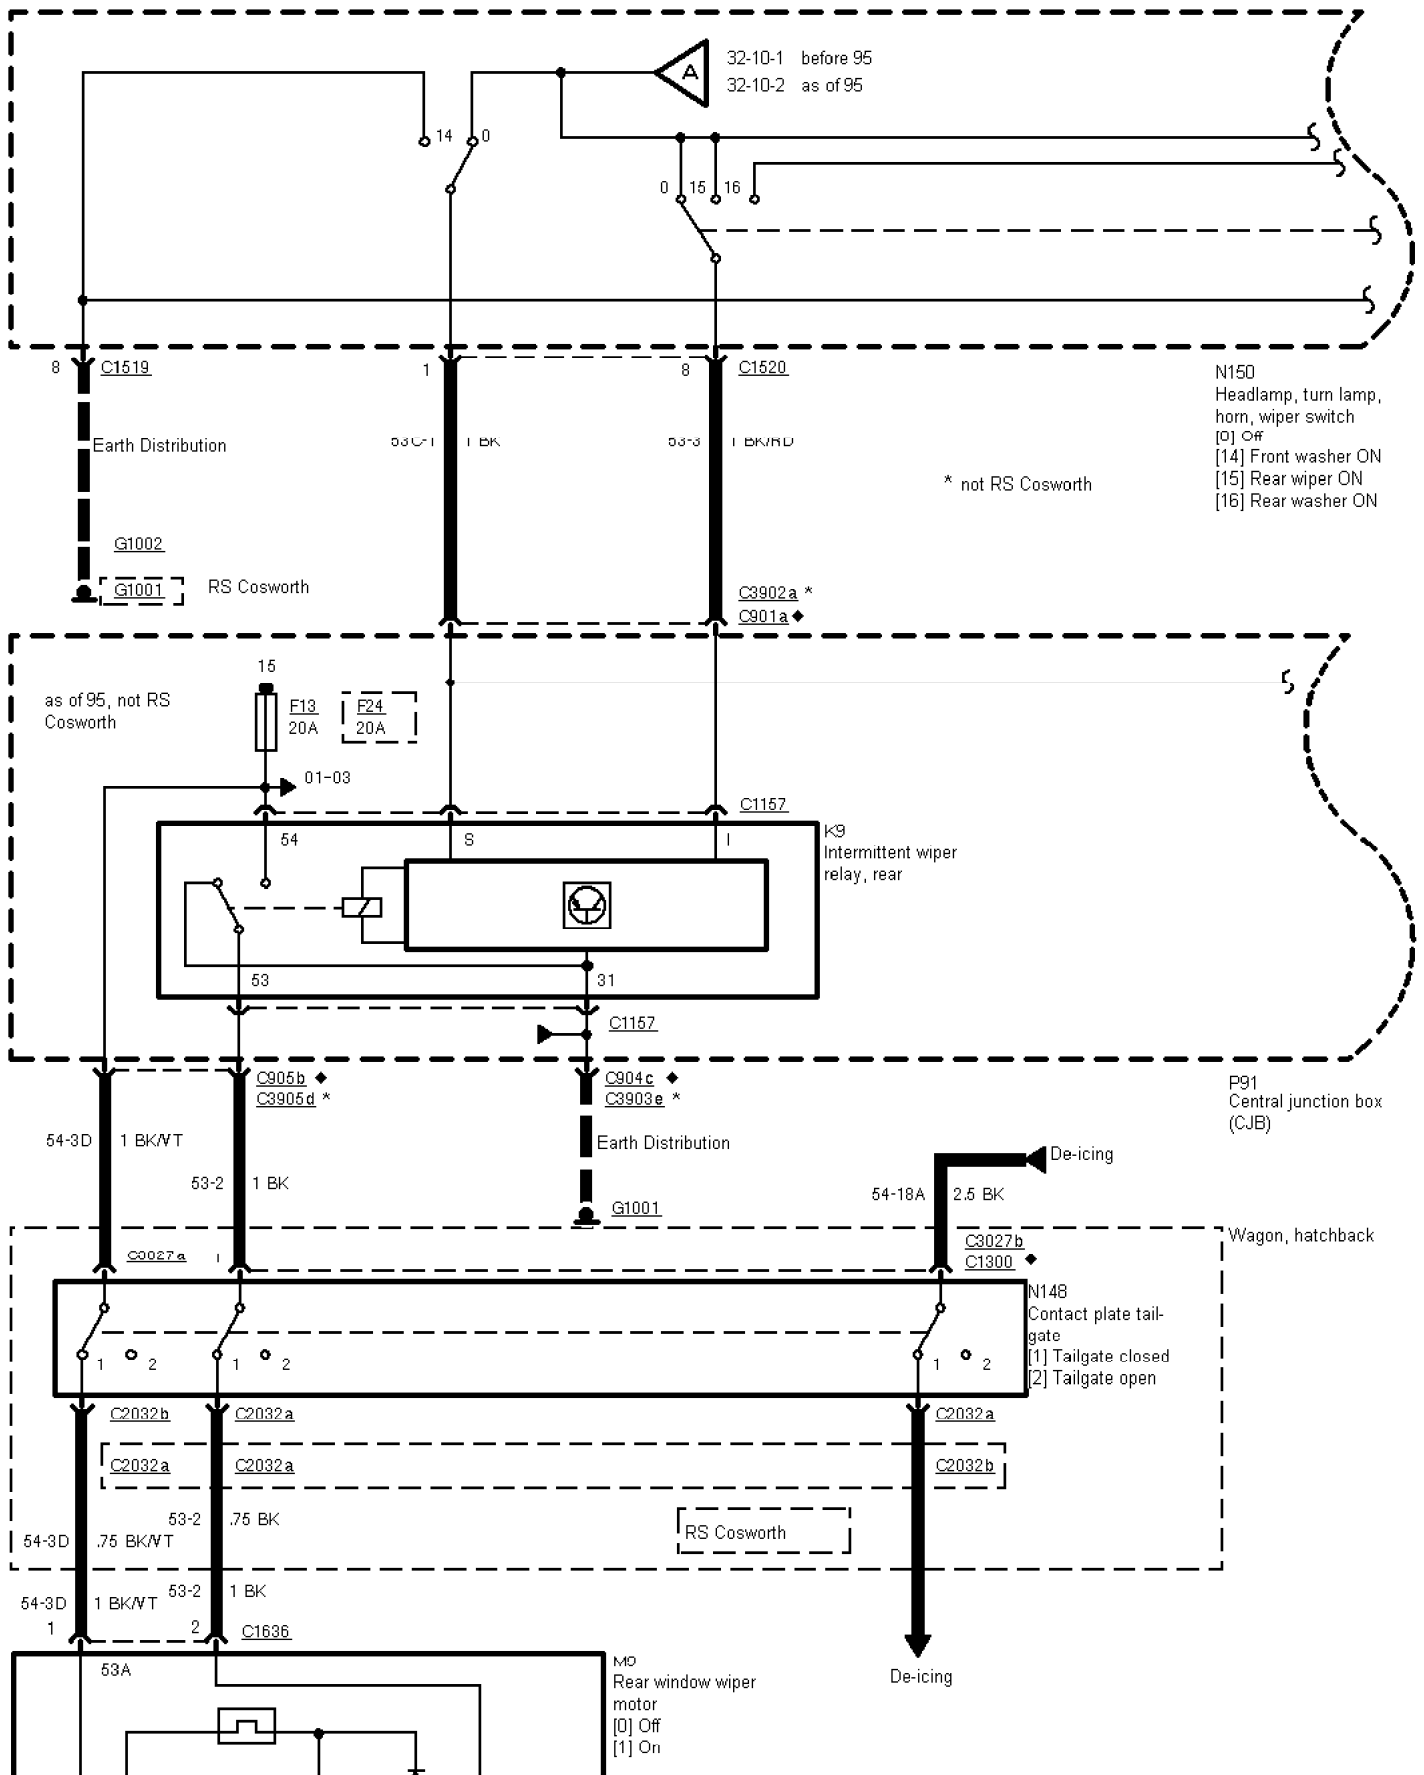

G1010
G1004 RS Cosworth

G1001

32-10-002 , Wiper/Washer Control , With intermittent wipe As of 95 without RS Cosworth

G1010

Earth Distribution

G1001

32-10-003 , Wiper/Washer Control , Rear window wiper with intermittent wipe

- ◆ → '95
- ◆◆ 95 → '95 ½
- ◆◆◆ '95 ½ →

32-10-004 , Wiper/Washer Control

- ◆ → '95
- ◆◆ 95 → '95 ½
- ◆◆◆ '95 ½ →

32-10-005 , Wiper/Washer Control , Rear window wiper without intermittent wipe

- ◆ → 95
- ◆◆ 95 → 95 1/2
- ◆◆◆ 95 1/2 →