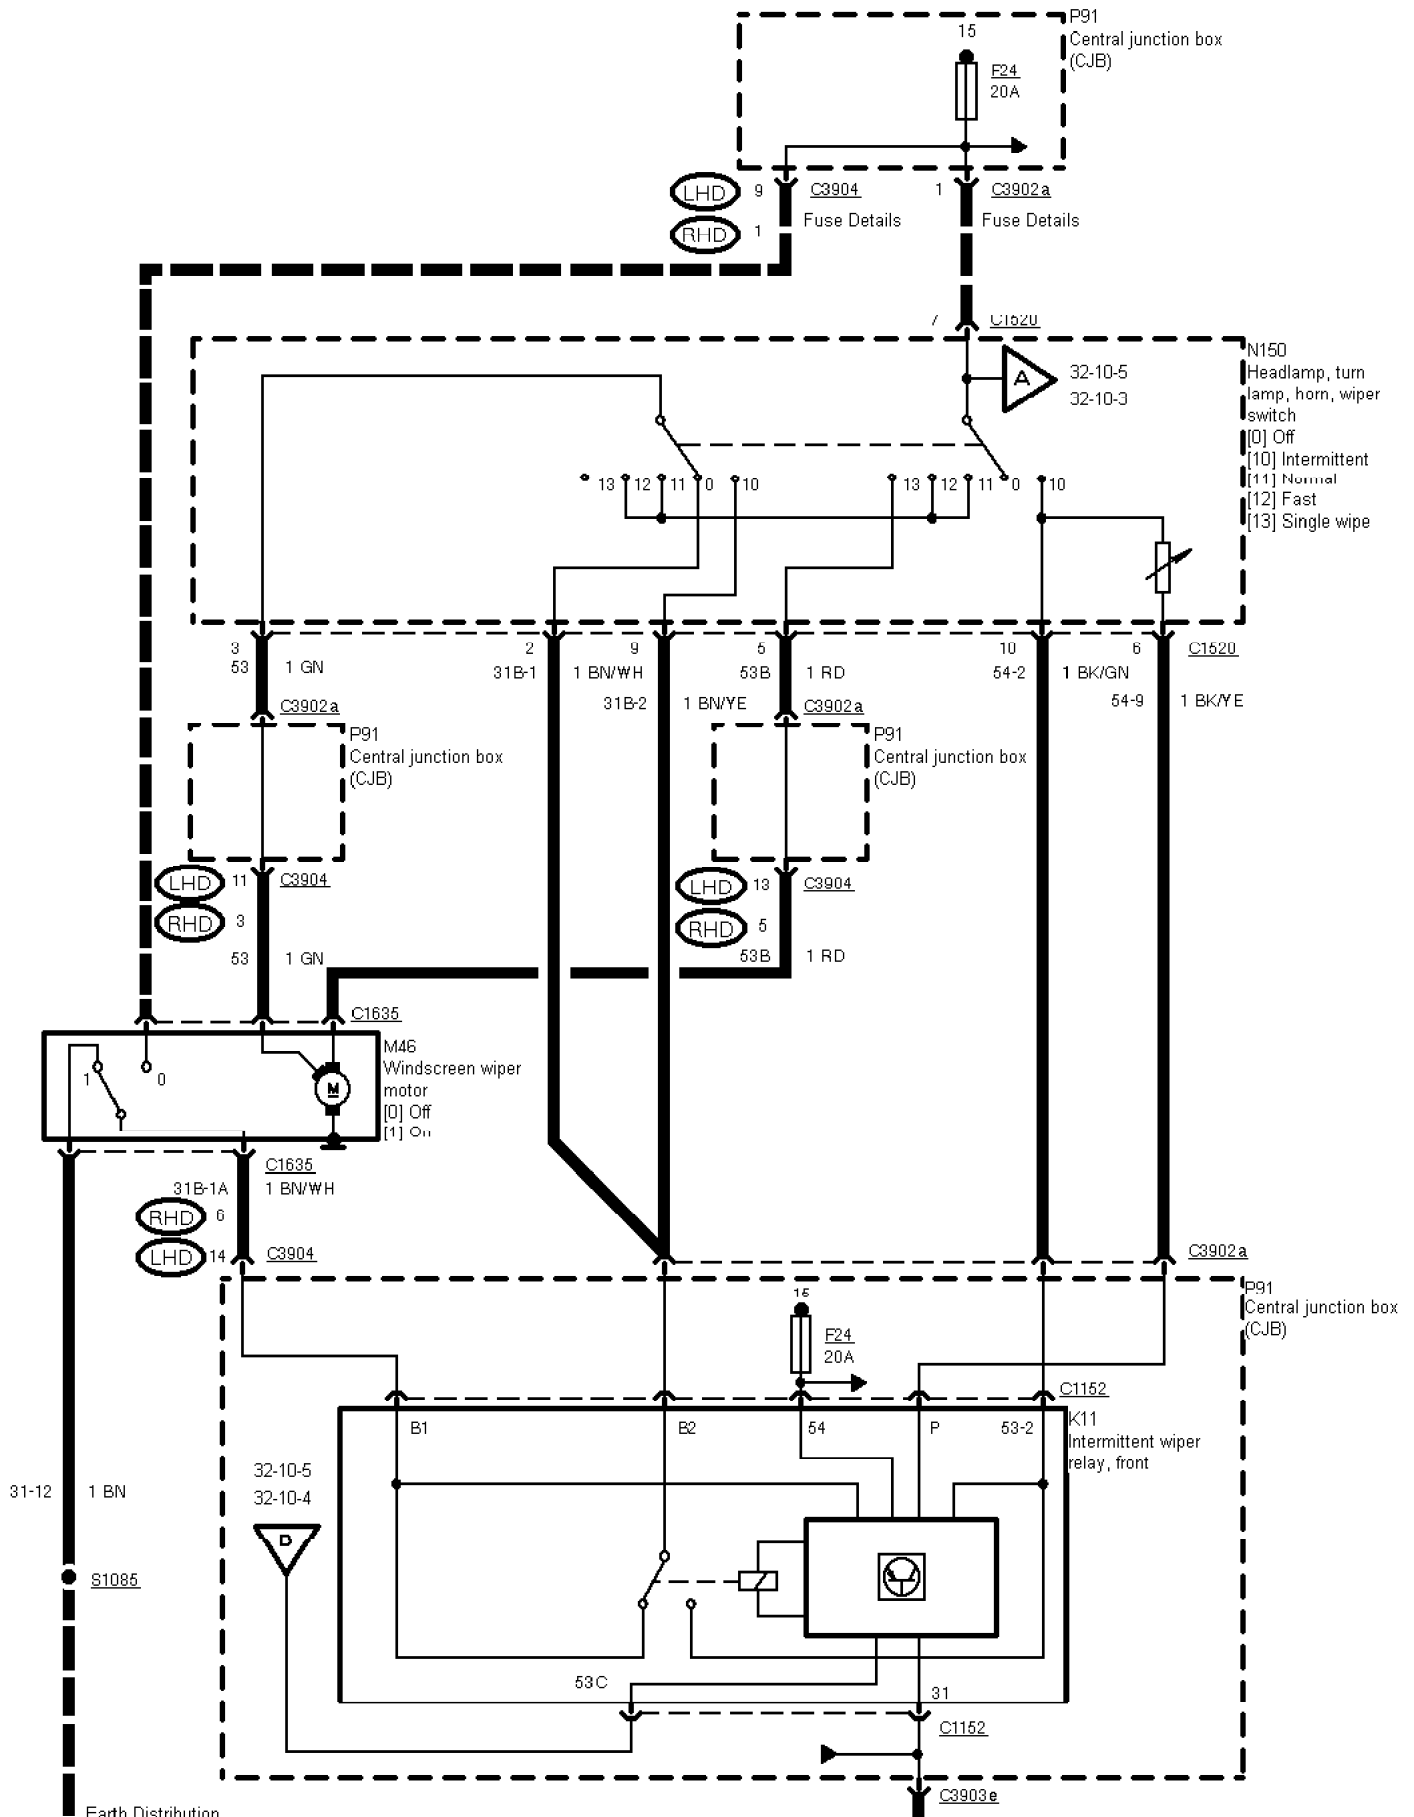

G1010
G1004 RS Cosworth

G1001

32-10-002 , Wiper/Washer Control , With intermittent wipe As of 95 without RS Cosworth

G1010

Earth Distribution

G1001

32-10-003 , Wiper/Washer Control , Rear window wiper with intermittent wipe

- ◆ → '95
- ◆◆ 95 → '95 ½
- ◆◆◆ '95 ½ →

32-10-004 , Wiper/Washer Control

- ◆ → '95
- ◆◆ 95 → '95 ½
- ◆◆◆ '95 ½ →

32-10-005 , Wiper/Washer Control , Rear window wiper without intermittent wipe

- ◆ → 95
- ◆◆ 95 → 95 1/2
- ◆◆◆ 95 1/2 →