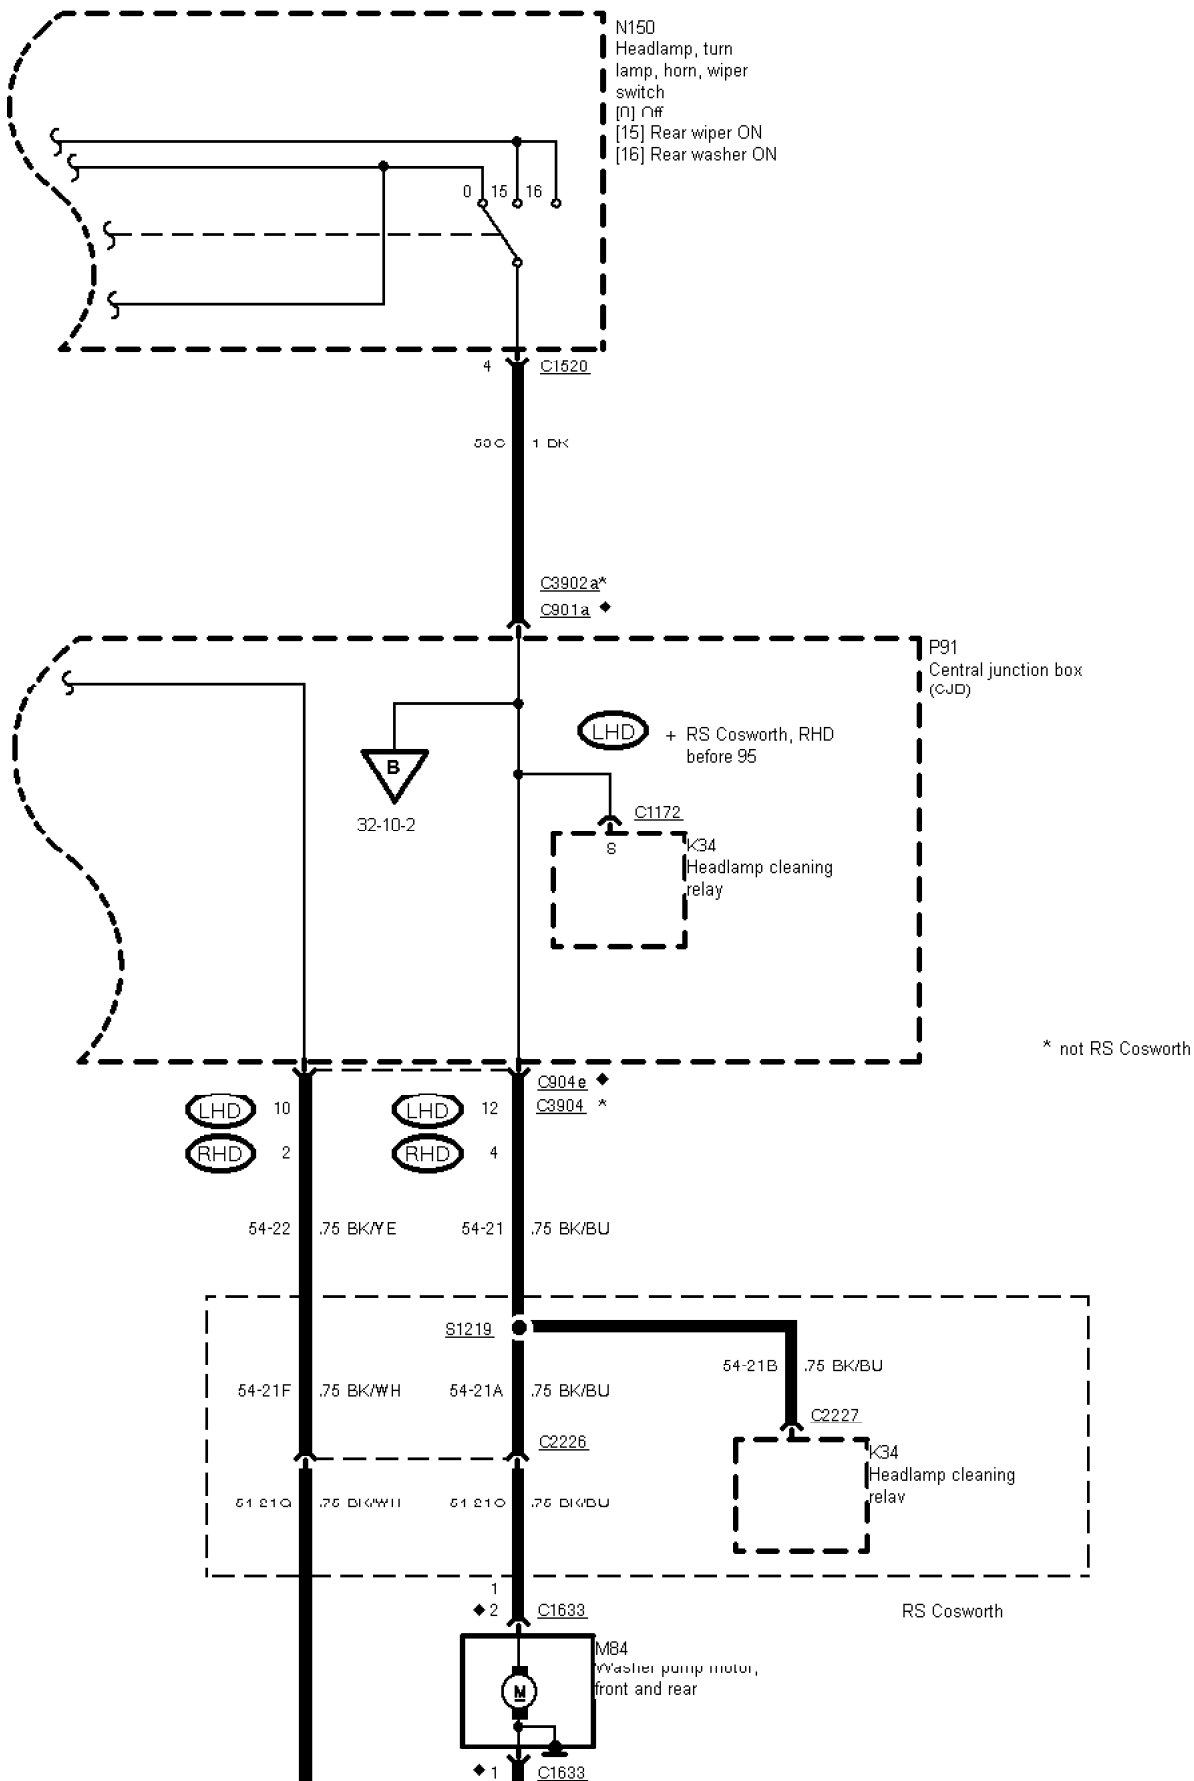

G1010
G1004 RS Cosworth

G1001

32-10-002 , Wiper/Washer Control , With intermittent wipe As of 95 without RS Cosworth

G1010

Earth Distribution

G1001

32-10-003 , Wiper/Washer Control , Rear window wiper with intermittent wipe

- ◆ → '95
- ◆◆ 95 → '95 ½
- ◆◆◆ '95 ½ →

32-10-004 , Wiper/Washer Control

- ◆ → '95
- ◆◆ 95 → '95 ½
- ◆◆◆ '95 ½ →

32-10-005 , Wiper/Washer Control , Rear window wiper without intermittent wipe

- ◆ → 95
- ◆◆ 95 → 95 1/2
- ◆◆◆ 95 1/2 →