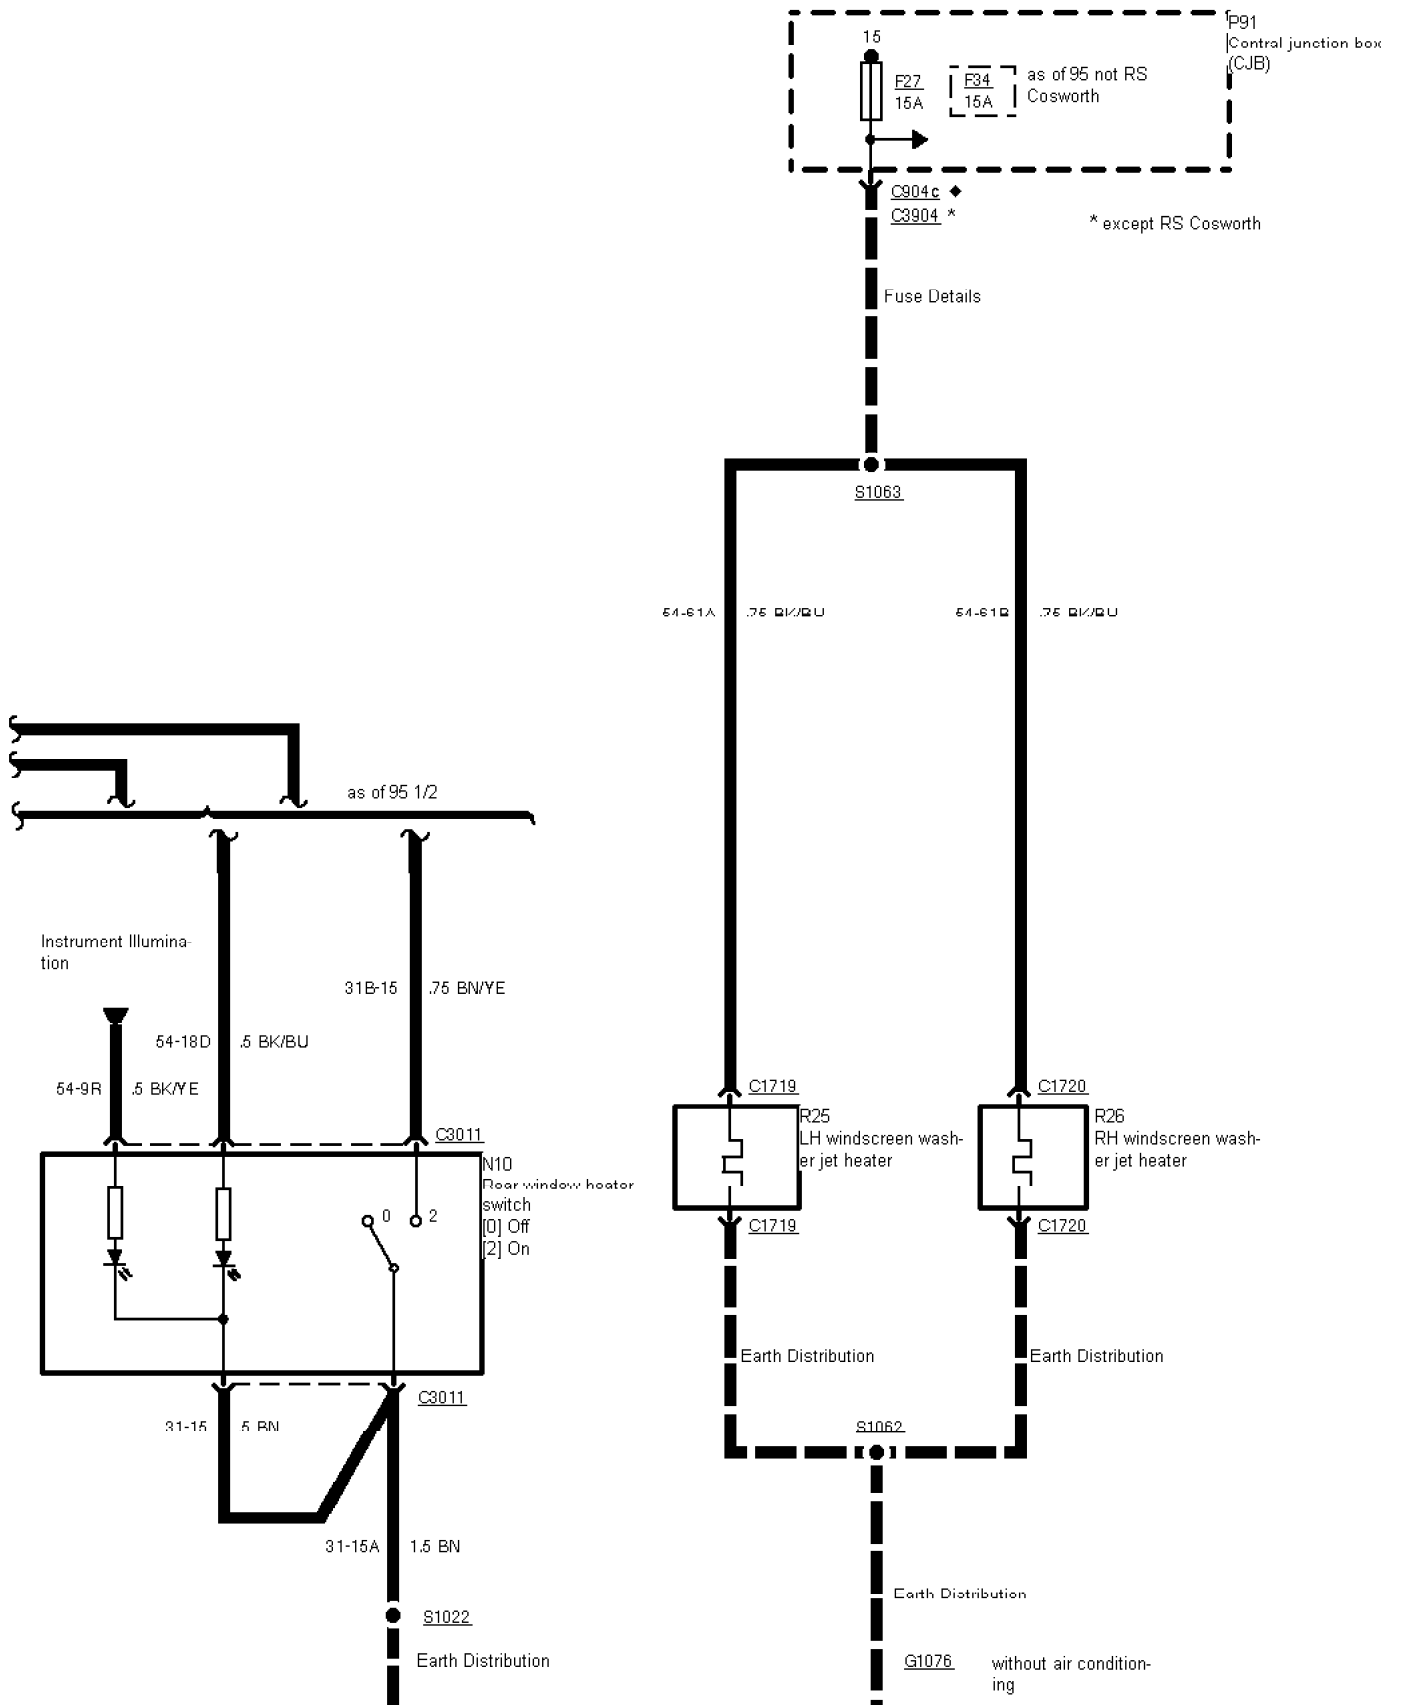

33-11-001 , De-icing , Heated rear window

- ◆ → 95
- ◆◆ 95 → 95 1/2
- ◆◆◆ 95 1/2 →

33-11-002, De-icing

- ◆ → 95
- ◆◆ 95 → 95 1/2
- ◆◆◆ 95 1/2 →

33-11-003 , De-icing , before 95, RS Cosworth Heated windscreen

01 100 178 811

33-11-004 , De-icing , As of 95 without RS Cosworth Heated windscreen

G1002

G1002

33-11-005 , De-icing , Heated mirrors

- ◆ → 95
- ◆◆ 95 → 95 ½
- ◆◆◆ 95 ½ →

* except RS Cosworth