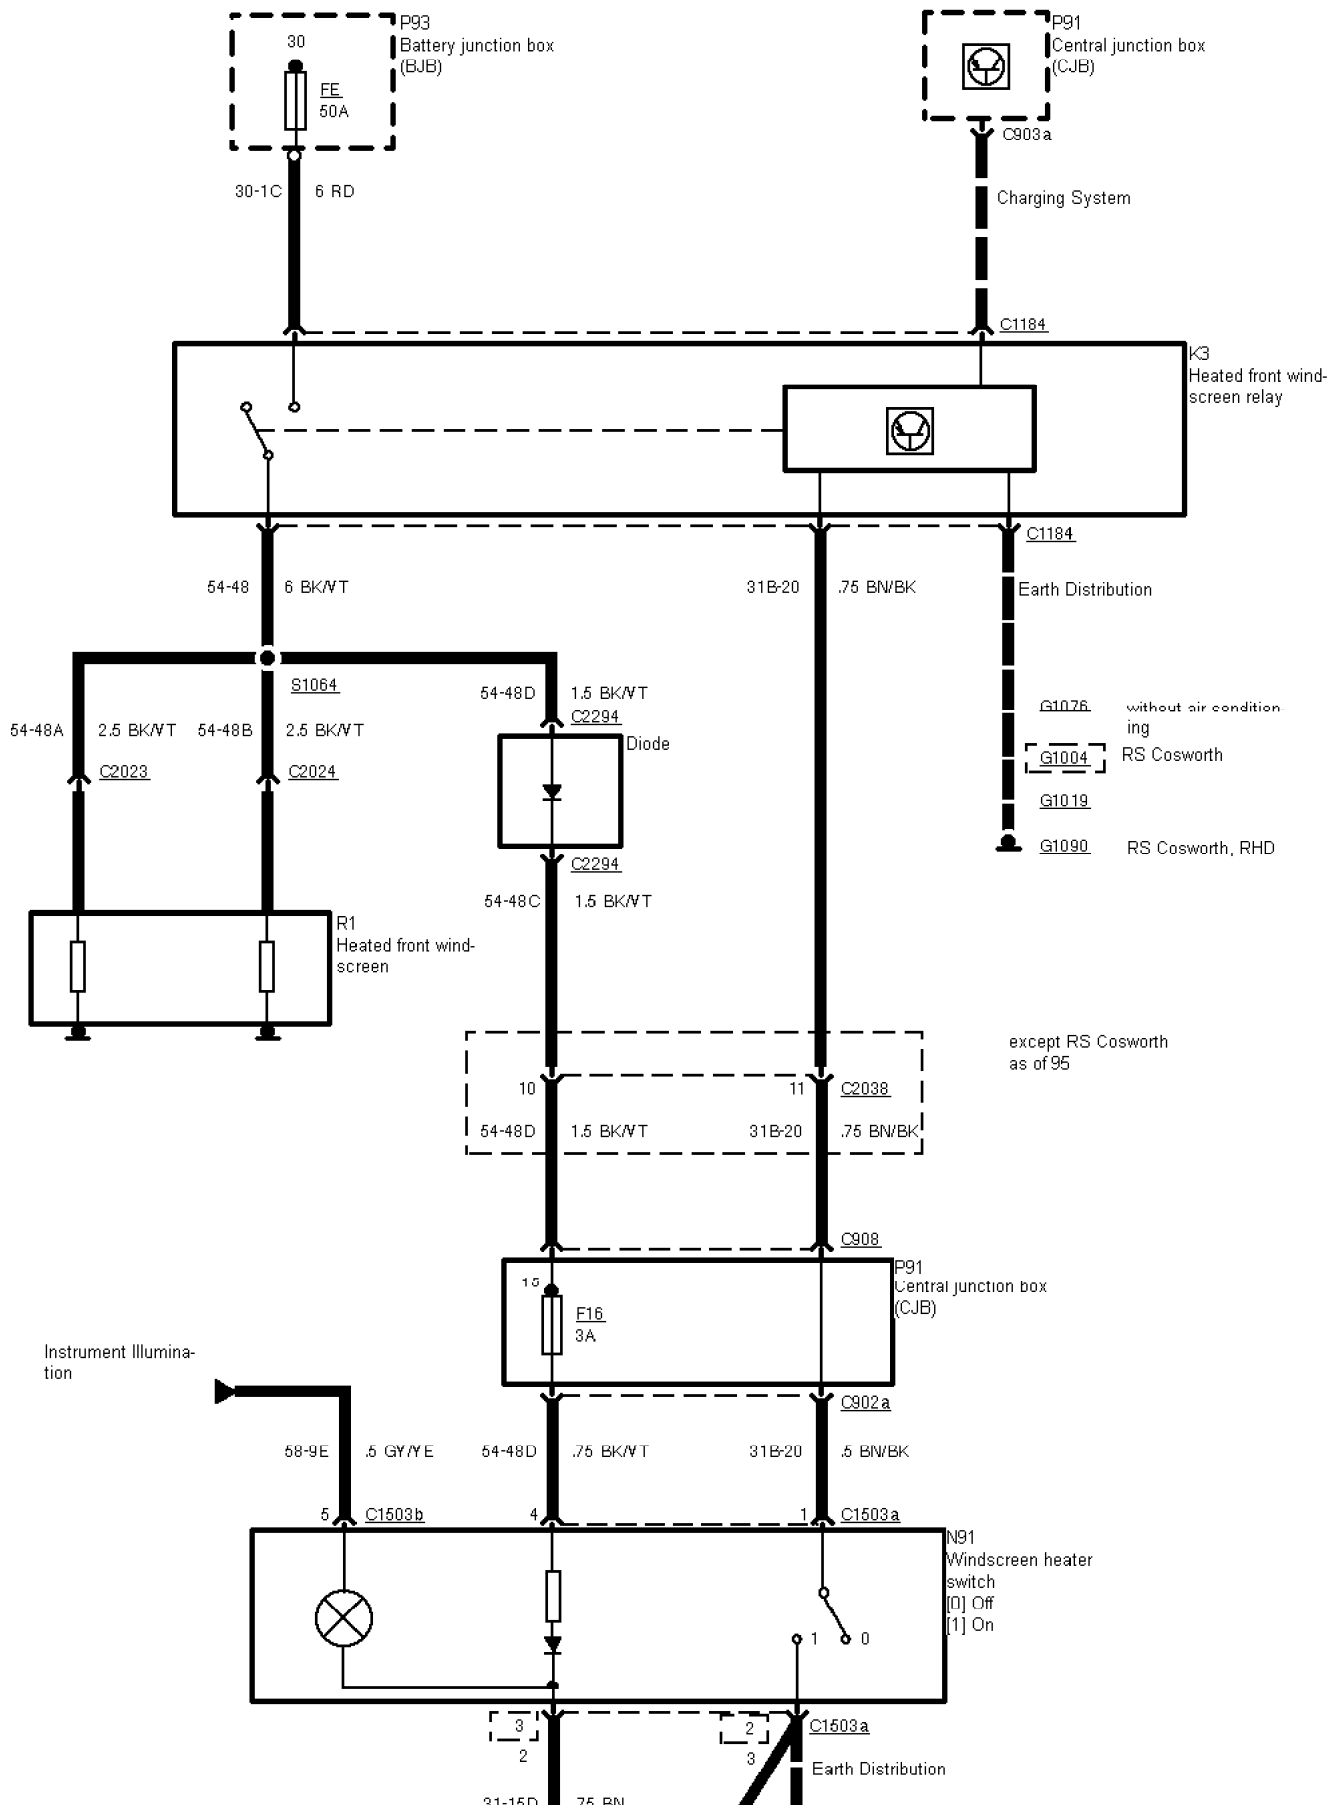

33-11-001 , De-icing , Heated rear window

- ◆ → 95
- ◆◆ 95 → 95 1/2
- ◆◆◆ 95 1/2 →

33-11-002, De-icing

- ◆ → 95
- ◆◆ 95 → 95 1/2
- ◆◆◆ 95 1/2 →

33-11-003 , De-icing , before 95, RS Cosworth Heated windscreen

01 100 178 811

33-11-004 , De-icing , As of 95 without RS Cosworth Heated windscreen

G1002

G1002

33-11-005 , De-icing , Heated mirrors

- ◆ → 95
- ◆◆ 95 → 95 ½
- ◆◆◆ 95 ½ →

* except RS Cosworth